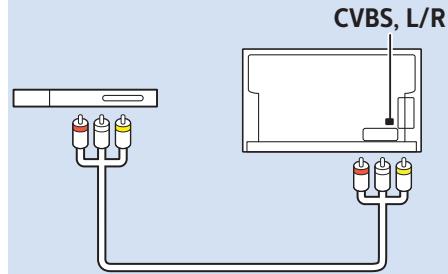

Network - Wireless

Network - Wired

Computer - HDMI

USB Flash Drive

USB Hard Drive

Home Theatre System(UHD Video source)

Video Player - YPbPr, L/R

Video Player - CVBS, L/R

VESA (x, y)
50" (126 cm) 200x200 M6
55" (139 cm) 300x200 M6

Help | Hilfe | Aide
Guida | Ayuda
Pomoc | Yardım
Руководство

philips.com/support

All registered and unregistered trademarks are property of their respective owners.
Specifications are subject to change without notice.
Philips and the Philips' shield emblem are trademarks of Koninklijke Philips N.V.
and are used under license from Koninklijke Philips N.V.
2017 © TP Vision Europe B.V. All rights reserved.