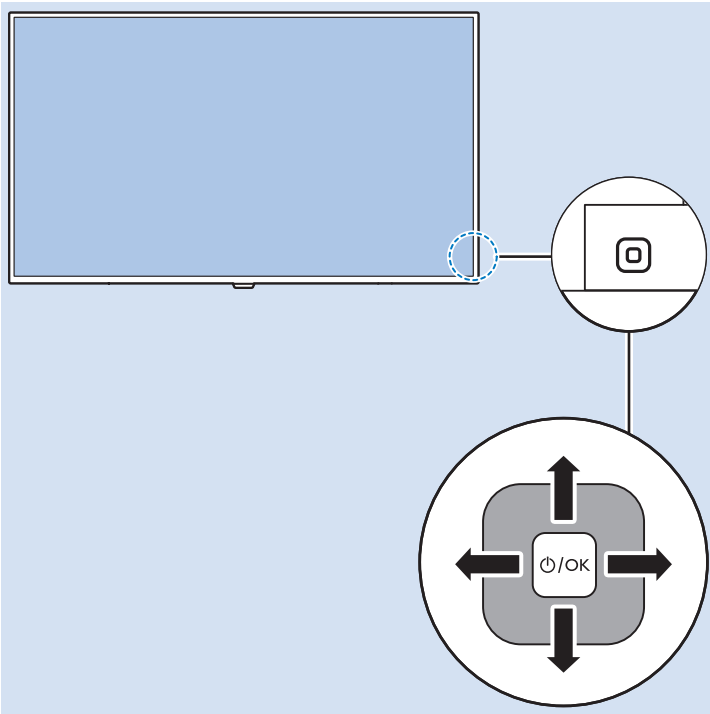

Network - Wireless

Network - Wired

Computer - HDMI

USB Flash Drive

USB Hard Drive

Home Theatre System(UHD Video source)

Video Player - YPbPr, L/R

Video Player - CVBS, L/R

VESA (x, y)
50" (126 cm) 200x200 M6
55" (139 cm) 300x200 M6

Help | Hilfe | Aide
Guida | Ayuda
Pomoc | Yardım
Руководство

philips.com/support

All registered and unregistered trademarks are property of their respective owners.
Specifications are subject to change without notice.
Philips and the Philips' shield emblem are trademarks of Koninklijke Philips N.V.
and are used under license from Koninklijke Philips N.V.
2017 © TP Vision Europe B.V. All rights reserved.