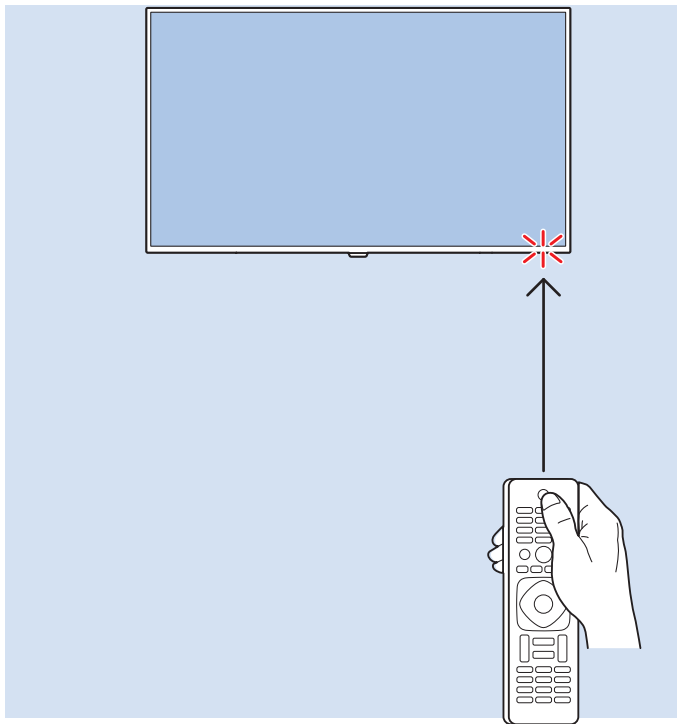

Network - Wireless

Network - Wired

Computer - HDMI

USB Flash Drive

USB Hard Drive

Home Theatre System(UHD Video source)

Video Player - YPbPr, L/R

Video Player - CVBS, L/R

VESA (x, y)
50" (126 cm) 200x200 M6
55" (139 cm) 300x200 M6

Help | Hilfe | Aide
Guida | Ayuda
Pomoc | Yardım
Руководство

philips.com/support

All registered and unregistered trademarks are property of their respective owners.
Specifications are subject to change without notice.
Philips and the Philips' shield emblem are trademarks of Koninklijke Philips N.V.
and are used under license from Koninklijke Philips N.V.
2017 © TP Vision Europe B.V. All rights reserved.