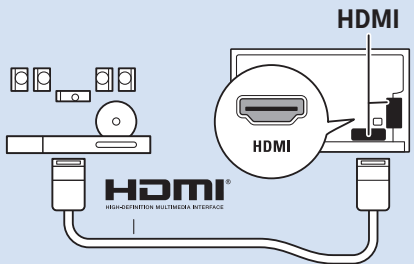

Network - Wireless

Network - Wired

Computer - HDMI

USB Flash Drive

USB Hard Drive

Home Theatre System(UHD Video source)

Video Player - YPbPr, L/R

Video Player - CVBS, L/R