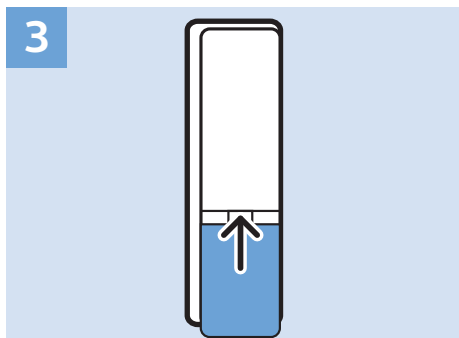

VESA (x, y)
50" (126 cm) 200x200 M6
55" (139 cm) 300x200 M6

Help | Hilfe | Aide
Guida | Ayuda
Pomoc | Yardım
Руководство

philips.com/support

All registered and unregistered trademarks are property of their respective owners.
Specifications are subject to change without notice.
Philips and the Philips' shield emblem are trademarks of Koninklijke Philips N.V.
and are used under license from Koninklijke Philips N.V.
2017 © TP Vision Europe B.V. All rights reserved.