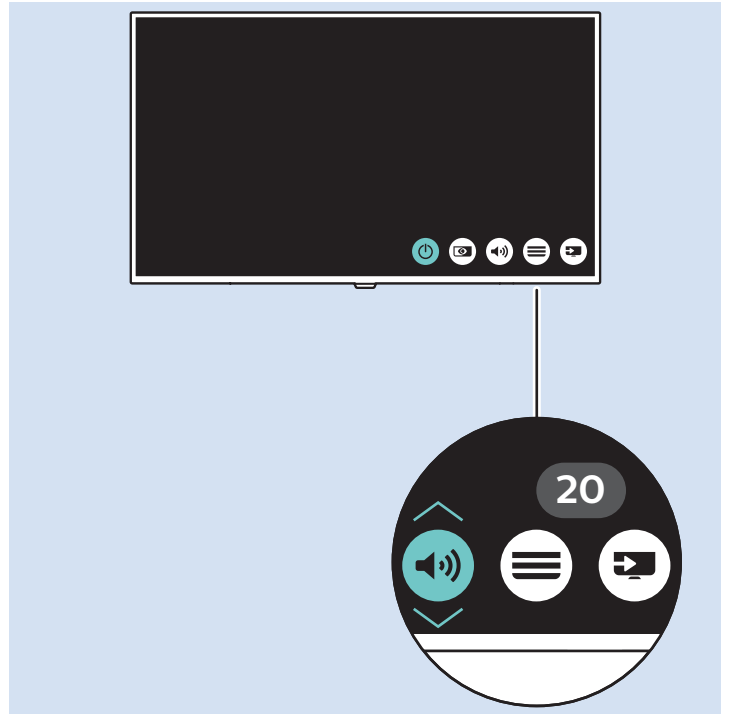

VESA (x, y)
50" (126 cm) 200x200 M6
55" (139 cm) 300x200 M6

Help | Hilfe | Aide
Guida | Ayuda
Pomoc | Yardım
Руководство

philips.com/support

All registered and unregistered trademarks are property of their respective owners.
Specifications are subject to change without notice.
Philips and the Philips' shield emblem are trademarks of Koninklijke Philips N.V.
and are used under license from Koninklijke Philips N.V.
2017 © TP Vision Europe B.V. All rights reserved.