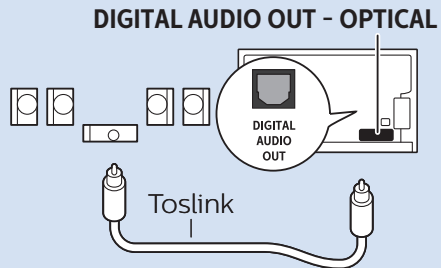

7

8

9

www.philips.com/connectivityguide

Digital Audio System - HDMI ARC

Digital Audio System - OPTICAL

Headphones

MHL

Network - Wireless

Network - Wired

Computer - HDMI

USB Flash Drive

USB Hard Drive

Home Theatre System(UHD Video source)

Video Player - YPbPr, L/R

Video Player - CVBS, L/R