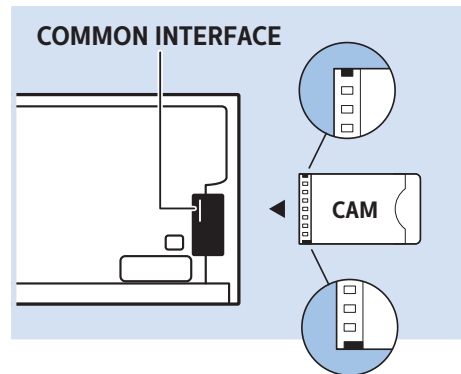

www.philips.com/connectivityguide