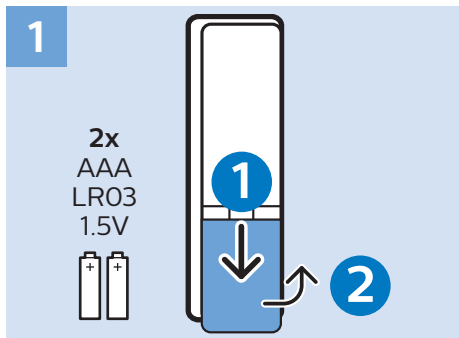

VESA (x, y)
50" (126 cm) 200x200 M6
55" (139 cm) 300x200 M6

Help | Hilfe | Aide
Guida | Ayuda
Pomoc | Yardım
Руководство

philips.com/support

All registered and unregistered trademarks are property of their respective owners.
Specifications are subject to change without notice.
Philips and the Philips' shield emblem are trademarks of Koninklijke Philips N.V.
and are used under license from Koninklijke Philips N.V.
2017 © TP Vision Europe B.V. All rights reserved.