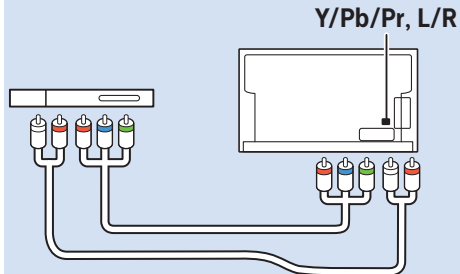

Network - Wireless

Network - Wired

Computer - HDMI

USB Flash Drive

USB Hard Drive

Home Theatre System(UHD Video source)

Video Player - YPbPr, L/R

Video Player - CVBS, L/R

VESA (x, y)
50" (126 cm) 200x200 M6
55" (139 cm) 300x200 M6

Help | Hilfe | Aide
Guida | Ayuda
Pomoc | Yardım
Руководство

philips.com/support

All registered and unregistered trademarks are property of their respective owners.
Specifications are subject to change without notice.
Philips and the Philips' shield emblem are trademarks of Koninklijke Philips N.V.
and are used under license from Koninklijke Philips N.V.
2017 © TP Vision Europe B.V. All rights reserved.