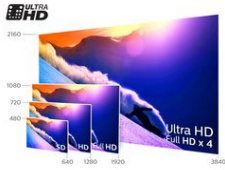

PHILIPS

4K Ultra HD

Ultra HD TV has four times the resolution of a conventional Full HD TV. With over 8 million pixels and our unique Ultra Resolution Upscaling technology, you'll experience the best possible picture quality. The higher the quality of your original content, the better images and resolution you will be able to experience. Enjoy improved sharpness, increased depth perception, superior contrast, smooth natural motion and flawless details.

Ambilight

Ambilight Version 3 sided

Picture/Display

Display	4K Ultra HD LED
Diagonal screen size (metric)	126 cm
Diagonal screen size (inch)	50 inch
Panel resolution	3840 x 2160
Aspect ratio	16:9
Brightness	350 cd/m ²
Picture enhancement	Pixel Plus Ultra HD Micro Dimming 900 PPI
Peak Luminance ratio	65 %