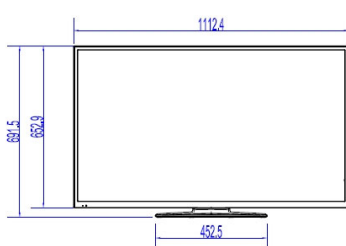

Specifications

Picture/Display

- Display: LED Full HD
- Diagonal screen size: 49 inch / 123 cm
- Aspect ratio: 16:9
- Panel resolution: 1920x1080p
- Brightness: 330 cd/m²
- Viewing angle: 178° (H) / 178° (V)
- Contrast ratio (typical): 4000

Accessories

- Included: Remote Control 22AV1407A/12, 2xAAA Batteries, Tabletop Stand, Warranty Leaflet, Legal and Safety brochure
- Optional: Setup RC 22AV9573A, Remote Control 22AV1601A/12

Power

- Mains power: AC 220-240V; 50-60Hz
- Energy Label Class: A++
- Eu Energy Label power: 48 W
- Annual energy consumption: 70 kWh

- Standby power consumption: <0.3 W
- Power Saving Features: Eco mode
- Ambient temperature: 5 °C to 45 °C

Dimensions

- Set dimensions (W x H x D): 1112 x 653 x 60/91 mm
- Set dimensions with stand (W x H x D): 1112 x 692 x 220 mm
- Product weight: 10.6 kg
- Product weight (+stand): 11.5 kg
- VESA wall mount compatible: M6, 200 x 200 mm