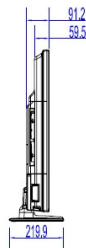

Specifications

Picture/Display

- Display: LED Full HD
- Diagonal screen size: 49 inch / 123 cm
- Aspect ratio: 16:9
- Panel resolution: 1920x1080p
- Brightness: 330 cd/m²
- Viewing angle: 178° (H) / 178° (V)
- Contrast ratio (typical): 4000

Accessories

- Included: Remote Control 22AV1407A/12, 2xAAA Batteries, Tabletop Stand, Warranty Leaflet, Legal and Safety brochure
- Optional: Setup RC 22AV9573A, Remote Control 22AV1601A/12

Power

- Mains power: AC 220-240V; 50-60Hz
- Energy Label Class: A++
- Eu Energy Label power: 48 W
- Annual energy consumption: 70 kWh

- Standby power consumption: <0.3 W
- Power Saving Features: Eco mode
- Ambient temperature: 5 °C to 45 °C

Dimensions

- Set dimensions (W x H x D): 1112 x 653 x 60/91 mm
- Set dimensions with stand (W x H x D): 1112 x 692 x 220 mm
- Product weight: 10.6 kg
- Product weight (+stand): 11.5 kg
- VESA wall mount compatible: M6, 200 x 200 mm