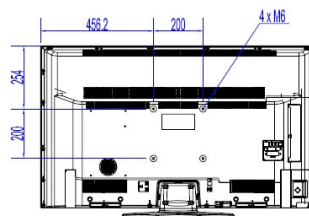

Specifications

Picture/Display

- Display: LED Full HD
- Diagonal screen size: 49 inch / 123 cm
- Aspect ratio: 16:9
- Panel resolution: 1920x1080p
- Brightness: 330 cd/m²
- Viewing angle: 178° (H) / 178° (V)
- Contrast ratio (typical): 4000

- Standby power consumption: <0.3 W
- Power Saving Features: Eco mode
- Ambient temperature: 5 °C to 45 °C

Dimensions

- Set dimensions (W x H x D): 1112 x 653 x 60/91 mm
- Set dimensions with stand (W x H x D): 1112 x 692 x 220 mm
- Product weight: 10.6 kg
- Product weight (+stand): 11.5 kg
- VESA wall mount compatible: M6, 200 x 200 mm