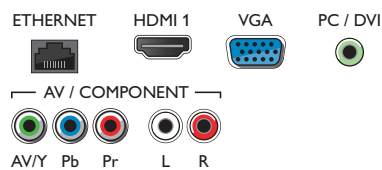

Rear

Issue date 2017-09-05

Version: 2.0.3

12 NC: 8670 001 39587
EAN: 87 18863 01034 1

© 2017 Koninklijke Philips N.V.
All Rights reserved.

Specifications are subject to change without notice.
Trademarks are the property of Koninklijke Philips N.V.
or their respective owners.

www.philips.com