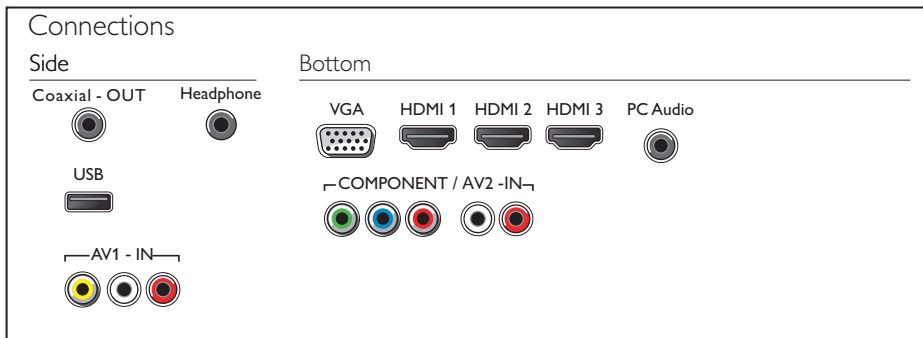

Dimensions

- Box dimensions (W x H x D): 920 x 542 x 152 mm
- Set dimensions (W x H x D): 737.4 x 436.9 x 77.5 mm
- Set dimensions with stand (W x H x D): 737.4 x 483 x 220 mm
- Product weight: 5.6 kg
- Product weight (+stand): 6.0 kg
- VESA wall mount compatible: 100 x 100 mm

Accessories

- Included accessories: Remote Control, Power cord, Quick start guide, Table top stand

Highlights

Digital Crystal Clear

For natural looking pictures from any source, Philips created Digital Crystal Clear. Because whether you indulge in your favorite soap, the news, or have friends over to watch a video—you'll enjoy it all in optimal contrast, color and sharpness.