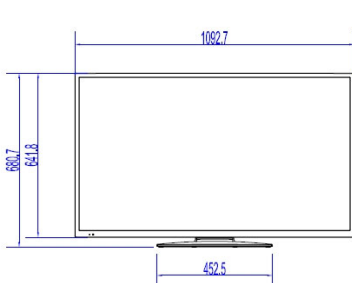

Specifications

Picture/Display

- Display: LED Full HD
- Diagonal screen size: 48 inch / 121 cm
- Aspect ratio: 16:9
- Panel resolution: 1920x1080p
- Brightness: 300 cd/m²
- Viewing angle: 178° (H) / 178° (V)
- Contrast ratio (typical): 4000

Accessories

- Included: Remote Control 22AV1407A/12, 2xAAA Batteries, Tabletop Stand, Warranty Leaflet, Legal and Safety brochure
- Optional: Setup RC 22AV9573A, Remote Control 22AV1601A/12

Power

- Mains power: AC 220-240V; 50-60Hz
- Energy Label Class: A++
- Eu Energy Label power: 46 W
- Annual energy consumption: 67 kWh
- Standby power consumption: <0.3 W
- Power Saving Features: Eco mode
- Ambient temperature: 5 °C to 45 °C

Dimensions

- Set dimensions (W x H x D): 1093 x 642 x 81/97 mm

Issue date 2017-09-06

Version: 1.0.1

12 NC: 8670 001 47632
EAN: 87 18863 01382 3

© 2017 Koninklijke Philips N.V.
All Rights reserved.

Specifications are subject to change without notice.
Trademarks are the property of Koninklijke Philips N.V.
or their respective owners.

www.philips.com

- Set dimensions with stand (W x H x D): 1093 x 681 x 220 mm
- Product weight: 10.1 kg
- Product weight (+stand): 11.0 kg
- VESA wall mount compatible: M6, 200 x 200 mm

* Availability of features will depend on implementation chosen by integrator.
* Typical on-mode power consumption measured according to IEC62087 Ed 2. The actual energy consumption will depend on how the television is used.
* This television contains lead only in certain parts or components where no technology alternatives exist in accordance with existing exemption clauses under the RoHS Directive.