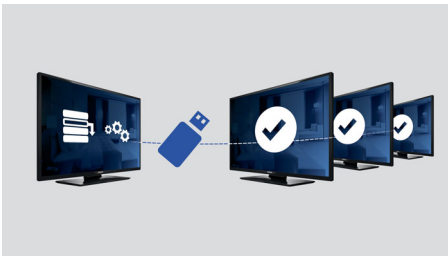

PHILIPS

Highlights

Welcome page

A welcome page is displayed each time the TV set is switched on. The welcome page can be branded and customized easily at the time of installation via a simple welcome image in .png format.

USB Cloning

Provides the ability to easily copy all programming and channel programming

settings from one TV into other TV sets in less than a minute. The feature ensures uniformity between TV sets and significantly reduces installation time and costs.

USB (photos, music, video)

Share the fun. Connect your USB memory-stick, digital camera, mp3 player or other multimedia device to the USB port on your TV to enjoy photos, videos and music with the easy to use onscreen content browser.

Specifications

Picture/Display

- Display: LED Full HD
- Diagonal screen size: 48 inch / 121 cm
- Aspect ratio: 16:9
- Panel resolution: 1920x1080p
- Brightness: 300 cd/m²
- Viewing angle: 178° (H) / 178° (V)
- Contrast ratio (typical): 4000