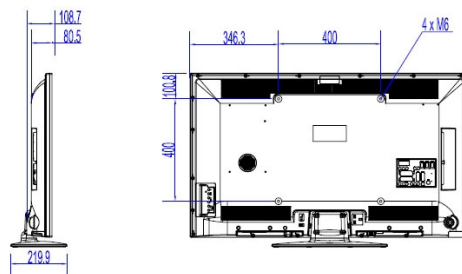

Specifications

Picture/Display

- Display: LED Full HD
- Diagonal screen size: 48 inch / 121 cm
- Aspect ratio: 16:9
- Panel resolution: 1920x1080p
- Brightness: 300 cd/m²
- Viewing angle: 178° (H) / 178° (V)
- Contrast ratio (typical): 4000

Accessories

- Included: Remote Control 22AV1407A/12, 2xAAA Batteries, Tabletop Stand, Warranty Leaflet, Legal and Safety brochure
- Optional: Setup RC 22AV9573A, Remote Control 22AV1601A/12

Power

- Mains power: AC 220-240V; 50-60Hz
- Energy Label Class: A++
- Eu Energy Label power: 46 W
- Annual energy consumption: 67 kWh
- Standby power consumption: <0.3 W
- Power Saving Features: Eco mode
- Ambient temperature: 5 °C to 45 °C

Dimensions

- Set dimensions (W x H x D): 1093 x 642 x 81/97 mm

Issue date 2017-09-06

Version: 1.0.1

12 NC: 8670 001 47632
EAN: 87 18863 01382 3

© 2017 Koninklijke Philips N.V.
All Rights reserved.

Specifications are subject to change without notice.
Trademarks are the property of Koninklijke Philips N.V.
or their respective owners.

www.philips.com

- Set dimensions with stand (W x H x D): 1093 x 681 x 220 mm
- Product weight: 10.1 kg
- Product weight (+stand): 11.0 kg
- VESA wall mount compatible: M6, 200 x 200 mm

* Availability of features will depend on implementation chosen by integrator.
* Typical on-mode power consumption measured according to IEC62087 Ed 2. The actual energy consumption will depend on how the television is used.
* This television contains lead only in certain parts or components where no technology alternatives exist in accordance with existing exemption clauses under the RoHS Directive.