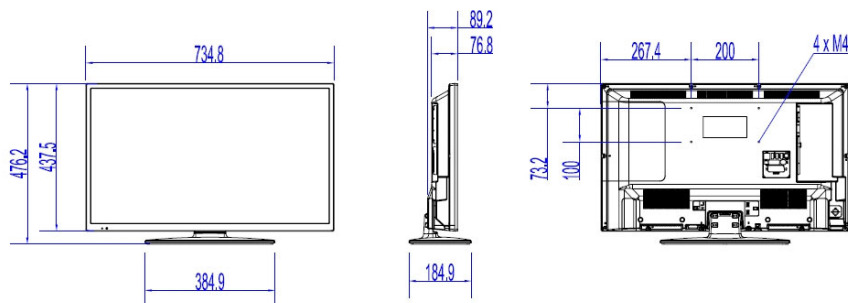

LED

WelcomePage

USB

PrisonMode

Specifications

Picture/Display

- Display: LED HD TV
- Diagonal screen size: 32 inch / 80 cm
- Aspect ratio: 16:9
- Panel resolution: 1366 x 768p
- Brightness: 300 cd/m²
- Viewing angle: 178° (H) / 178° (V)
- Contrast ratio (typical): 4000

Accessories

- Included: Remote Control 22AV1407A/12, 2xAAA Batteries, Tabletop Stand, Warranty Leaflet, Legal and Safety brochure
- Optional: Setup RC 22AV9573A, Remote Control 22AV1601A/12

Power

- Mains power: AC 220-240V; 50-60Hz
- Energy Label Class: A+
- Eu Energy Label power: 31 W
- Annual energy consumption: 45 kWh
- Standby power consumption: <0.3 W
- Power Saving Features: Eco mode
- Ambient temperature: 5 °C to 45 °C

Dimensions

- Set dimensions (W x H x D): 735 x 438 x 77/89 mm
- Set dimensions with stand (W x H x D): 735 x 476 x 185 mm
- Product weight: 5.1 kg
- Product weight (+stand): 5.6 kg
- VESA wall mount compatible: M4, 200 x 100 mm