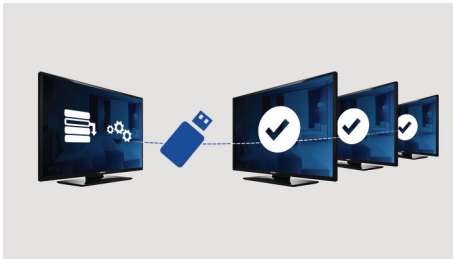

PHILIPS

Highlights

Welcome page

A welcome page is displayed each time the TV set is switched on. The welcome page can be branded and customized easily at the time of installation via a simple welcome image in .png format.

USB Cloning

Provides the ability to easily copy all programming and channel programming settings from one TV into other TV sets in less than a minute. The feature ensures uniformity between

TV sets and significantly reduces installation time and costs.