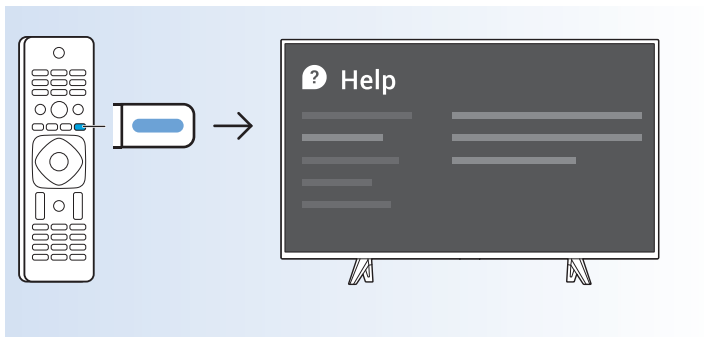

VESA (x, y)
32" 100x100 M4

32"

80cm

Help | Hilfe | Aide
Guida | Ayuda
Pomoc | Yardım
Руководство

philips.com/support

All registered and unregistered trademarks are property of their respective owners.
Specifications are subject to change without notice.
Philips and the Philips' shield emblem are trademarks of Koninklijke Philips N.V.
and are used under license from Koninklijke Philips N.V.
2017 © TP Vision Europe B.V. All rights reserved.