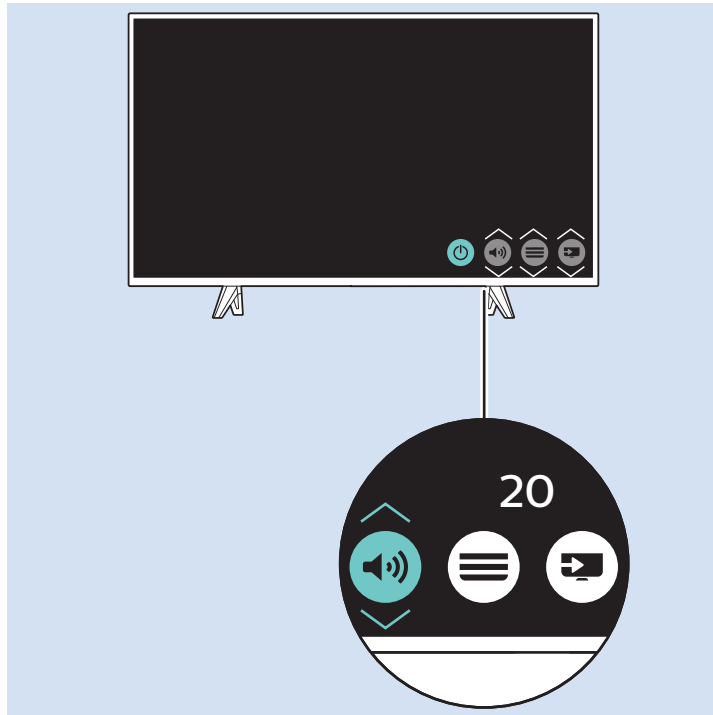

VESA (x, y)
32" 100x100 M4

32"

80cm

Help | Hilfe | Aide
Guida | Ayuda
Pomoc | Yardım
Руководство

philips.com/support

All registered and unregistered trademarks are property of their respective owners.
Specifications are subject to change without notice.
Philips and the Philips' shield emblem are trademarks of Koninklijke Philips N.V.
and are used under license from Koninklijke Philips N.V.
2017 © TP Vision Europe B.V. All rights reserved.