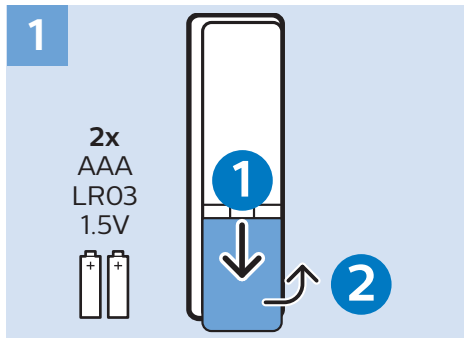

VESA (x, y)
32" 100x100 M4

32"

80cm

Help | Hilfe | Aide
Guida | Ayuda
Pomoc | Yardım
Руководство

philips.com/support

All registered and unregistered trademarks are property of their respective owners.
Specifications are subject to change without notice.
Philips and the Philips' shield emblem are trademarks of Koninklijke Philips N.V.
and are used under license from Koninklijke Philips N.V.
2017 © TP Vision Europe B.V. All rights reserved.