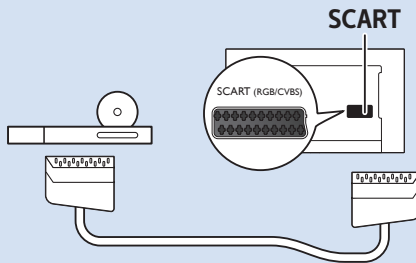

Digital Audio System - OPTICAL

Computer - DVI

Computer - HDMI

USB Flash Drive

USB Hard Drive

Headphones

DVD Player - SCART

Network - Wired (Freeview)

VESA (x, y)
32" 100x100 M4

32"

80cm

Help | Hilfe | Aide
Guida | Ayuda
Pomoc | Yardım
Руководство

philips.com/support

All registered and unregistered trademarks are property of their respective owners.
Specifications are subject to change without notice.
Philips and the Philips' shield emblem are trademarks of Koninklijke Philips N.V.
and are used under license from Koninklijke Philips N.V.
2017 © TP Vision Europe B.V. All rights reserved.