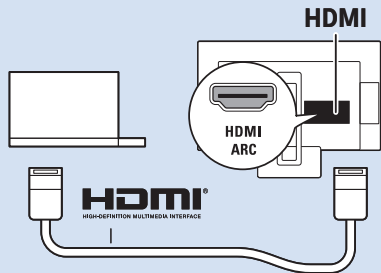

USB Hard Drive

Home Theatre System - HDMI ARC

Headphones

Photo Camera

Home Theatre System

DVD Player: SCART

DVD Player: HDMI

AUX

Computer - HDMI

Computer - DVI

Bluetooth

Computer - VGA

VGA, AUDIO IN (DVI/VGA/AUX)

B1

B2

B3