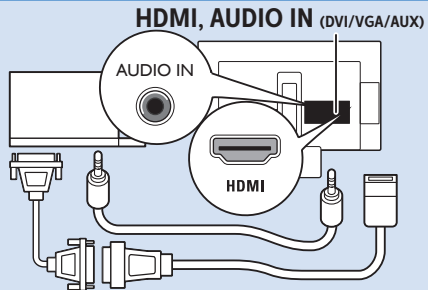

Computer - DVI