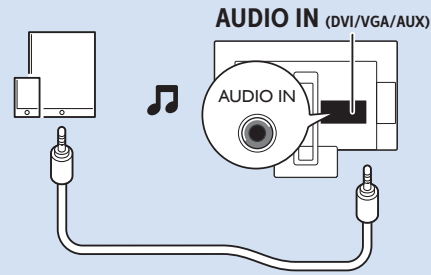

USB Hard Drive

Home Theatre System - HDMI ARC

Headphones

Photo Camera

Home Theatre System

DVD Player: SCART

DVD Player: HDMI

AUX