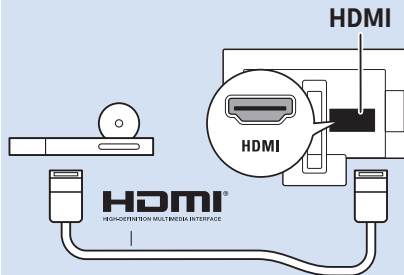

USB Hard Drive

Home Theatre System - HDMI ARC

Headphones

Photo Camera

Home Theatre System

DVD Player: SCART

DVD Player: HDMI

AUX

Computer - HDMI

Computer - DVI

Bluetooth

Computer - VGA

VGA, AUDIO IN (DVI/VGA/AUX)

B1

B2

B3