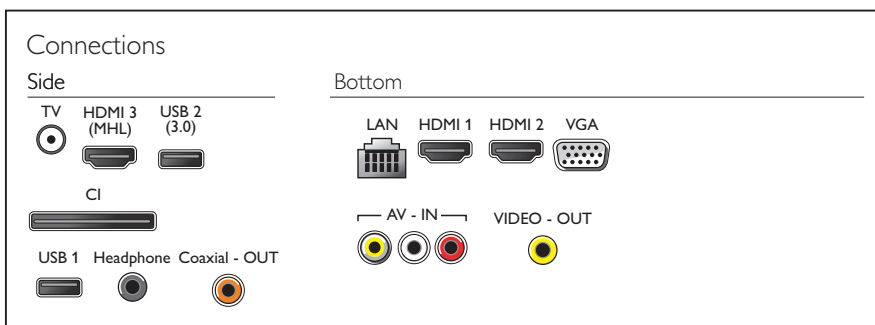

Multimedia Applications

- Video Playback Formats: H264/MPEG-4 AVC, MPEG-2, MPEG-4
- Subtitles Formats Support: .SRT, .ASS
- Music Playback Formats: AAC, M4A, MP3
- Picture Playback Formats: JPEG, BMP, PNG

Supported Display Resolution

- Computer inputs: up to 1920x1080 @ 60Hz
- Video inputs: 24, 25, 30, 50, 60 Hz, up to 1920x1080p

Tuner/Reception/Transmission

- Digital TV: DVB-T/T2
- MPEG Support: MPEG2, MPEG4
- Video Playback: NTSC, PAL, SECAM
- Analog TV: NTSC, PAL, SECAM

Power

- Mains power: AC 110 - 240V 50/60 Hz
- Ambient temperature: 5 °C to 35 °C
- Standby power consumption: < 0.5 W
- Off mode power consumption: < 0.5 W
- Power Saving Features: Auto switch-off timer, Eco mode, Picture mute (for radio)

Dimensions

- VESA wall mount compatible: 300 x 200 mm
- Box dimensions (W x H x D): 1085 x 667 x 150 mm
- Product weight: 8.3 kg
- Product weight (+stand): 8.5 kg
- Set dimensions (W x H x D): 970 x 564 x 74 mm
- Set dimensions with stand (W x H x D): 970 x 614 x 219 mm
- Weight incl. Packaging: 10.5 kg

Accessories

- Included accessories: Remote Control, Table top stand, Power cord, Quick start guide, Warranty Leaflet

Issue date 2016-10-07

Version: 1.1.1

12 NC: 8670 001 42676
EAN: 87 18863 01080 8

© 2016 Koninklijke Philips N.V.
All Rights reserved.

Specifications are subject to change without notice.
Trademarks are the property of Koninklijke Philips N.V.
or their respective owners.

www.philips.com

* EPG and actual visibility (up to 8 days) is country and operator dependent.

* Energy consumption in kWh per year, based on the power consumption of the television operating 4 hours per day for 365 days. The actual energy consumption will depend on how the television is used.

* The TV supports DVB reception for 'Free to air' broadcast. Specific DVB operators may not be supported. An up to date list can be found in the FAQ section of the Philips support website. For some operators Conditional Access and subscription are required. Contact your operator for more information.

* (Philips) only compatible with specific Philips player device.