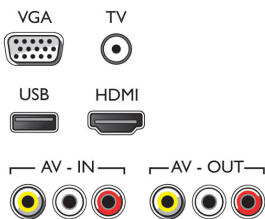

Accessories

- Included accessories: Remote Control, 2 x AAA Batteries, Table top stand, Power cord, Quick start guide

Highlights

100Hz Perfect Motion Rate

Perfect Motion Rate combines Philips display technology and advanced video processing techniques to improve the quality of each picture frame. So whether you like gaming, fast paced sporting events or action films, you'll experience the ultimate in sharpness and smooth moving images.

Digital Crystal Clear

For natural looking pictures from any source, Philips created Digital Crystal Clear. Because whether you indulge in your favorite soap, the news, or have friends over to watch a video—you'll enjoy it all in optimal contrast, color and sharpness.

Ultra narrow bezel

Traditional TVs have a bezel that wraps around the TV like a picture frame. Our Ultra Narrow bezel is modern and thin, so you have more picture to enjoy.

USB (photos, music, video)

Share the fun. Connect your USB memory-stick, digital camera, mp3 player or other multimedia device to the USB port on your TV to enjoy photos, videos and music with the easy to use onscreen content browser.

Connections

Side

Issue date 2016-12-20

Version: 1.1.1

12 NC: 8670 001 37725
EAN: 87 18863 00923 9

© 2016 Koninklijke Philips N.V.
All Rights reserved.

Specifications are subject to change without notice.
Trademarks are the property of Koninklijke Philips N.V.
or their respective owners.

www.philips.com