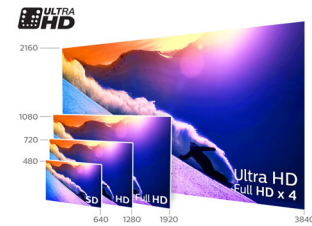

Connectivity

- Number of HDMI connections: 3
- Number of CVBS: 1
- Number of USBs: 3
- Wireless connections: Built-in 1T1R Single band, Yes
- Other connections: Antenna IEC75, Ethernet-LAN RJ-45, Digital audio out (coaxial), Audio L/R in, Headphone out, Service connector, SD slot
- RF input: x1 (DTV/ ATV, Side)
- SPDIF digital sound output: 1(coaxial)

Multimedia Applications

- Video Playback Formats: H264/MPEG-4 AVC, MPEG-2, MPEG-4
- Music Playback Formats: AAC, MP3, WAV
- Picture Playback Formats: JPEG, BMP, PNG

Supported Display Resolution

- Computer inputs on all HDMI: up to 4K UHD 3840x2160 @60Hz
- Video inputs on all HDMI: up to 4K UHD 3840x2160 @60Hz

Tuner/Reception/Transmission

- Digital TV: DTMB
- MPEG Support: MPEG2, MPEG4
- Video Playback: NTSC, PAL

Power

- Mains power: AC 220 - 240 V 50/60Hz
- Ambient temperature: 5 °C to 45 °C
- Standby power consumption: <=0.5W
- Power consumption: 110 W

Dimensions

- Box dimensions (W x H x D): 1220 x 750 x 120 mm
- Set dimensions (W x H x D): 1099 x 637 x 51.2 mm
- Set dimensions with stand (W x H x D): 1099 x 686.3 x 215.5 mm
- Product weight: 12.8 kg
- Product weight (+stand): 13 kg
- Weight incl. Packaging: 15.5 kg
- VESA wall mount compatible: 200 x 200 mm

Accessories

- Included accessories: Remote Control, 2 x AAA Batteries, Table top stand, Power cord, Quick start guide, Warranty Leaflet, User Manual

Highlights

4K Ultra HD

Ultra HD TV has four times the resolution of a conventional Full HD TV. With over 8 million pixels and our unique Ultra Resolution Upscaling technology, you'll experience the best possible picture quality. The higher the quality of your original content, the better images and resolution you will be able to experience. Enjoy improved sharpness, increased depth perception, superior contrast, smooth natural motion, and flawless details.

Pixel Plus Ultra HD

Experience 4K Ultra HD sharpness with the Philips Pixel Plus Ultra HD engine. It optimizes picture quality to deliver smooth, fluid images with incredible detail and depth – Enjoy sharper 4K images with brighter whites and blacker blacks every time.

Slim aluminum pinch stands

Every great artwork needs its own easel. And like every great artwork, your new Philips TV needs to be displayed in its rightful manner. Developed specifically for this model by our design team, these slim aluminum pinch stands are a true testament to the lightness and slim construction of this powerful TV series.

Smart TV

Discover a Smarter experience that lies beyond traditional TV. Rent and stream movies, videos or games from online video stores. Watch catch-up TV from your favorite channels and enjoy a growing selection of online apps with Smart TV.