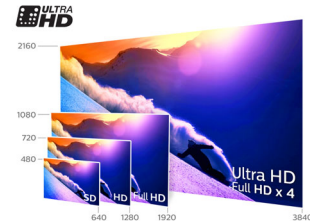

Connectivity

- Number of HDMI connections: 2
- Number of USBs: 2

- Other connections: Antenna IEC75, Digital audio out (coaxial), Ethernet-LAN RJ-45, PC-in VGA + Audio L/R in, Service connector, D-sub
- Wireless connections: Built-in 1T1R Single band, Yes
- EasyLink (HDMI-CEC): Remote control pass-through, System audio control, System standby
- Number of CVBS: 1
- RF input: x1 (DTV/ ATV, Side)
- SPDIF digital sound output: 1(coaxial)

Supported Display Resolution

- Computer inputs on all HDMI: @60Hz, up to 4K Ultra HD 3840x2160
- Video inputs on all HDMI: @ 24, 25, 30, 50, 60Hz, up to 4K Ultra HD 3840x2160p

Tuner/Reception/Transmission

- Video Playback: NTSC, PAL, SECAM
- Digital TV: DTMB
- TV Program guide*: 8 day Electronic Program Guide

Power

- Mains power: 198~220/ 50Hz
- Standby power consumption: <=0.5W
- Ambient temperature: 5 °C to 45 °C

Dimensions

- VESA wall mount compatible: 400 x 200 mm

Accessories

- Included accessories: Power cord, Remote Control, Table top stand, Warranty Leaflet, Quick start guide, 2 x AAA Batteries, User Manual

Highlights

Slim aluminum pinch stands

Every great artwork needs its own easel. And like every great artwork, your new Philips TV needs to be displayed in its rightful manner. Developed specifically for this model by our design team, these slim aluminum pinch stands are a true testament to the lightness and slim construction of this powerful TV series.

4K Ultra HD

Ultra HD TV has four times the resolution of a conventional Full HD TV. With over 8 million pixels and our unique Ultra Resolution Upscaling technology, you'll experience the best possible picture quality. The higher the quality of your original content, the better images and resolution you will be able to experience. Enjoy improved sharpness, increased depth perception, superior contrast, smooth natural motion, and flawless details.

Pixel Plus Ultra HD

Experience 4K Ultra HD sharpness with the Philips Pixel Plus Ultra HD engine. It optimizes picture quality to deliver smooth, fluid images with incredible detail and depth – Enjoy sharper 4K images with brighter whites and blacker blacks every time.