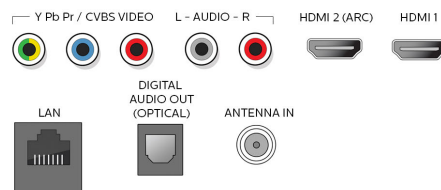

Tuner/Reception/Transmission

- Aerial Input: 75 ohm F-type
- TV system: ATSC, NTSC
- Video Playback: NTSC
- Tuner bands: UHF, VHF

Connectivity

- AV 1: Shared audio L/R in, AV In
- Audio Output - Digital: Optical (TOSLINK)
- Other connections: Ethernet, Headphone out, Wireless LAN 802.11ac MIMO
- USB: USB
- HDMI 1: Shared audio L/R in, HDMI
- HDMI 2: Shared audio L/R in, HDMI (Audio Return Channel)
- HDMI 3: HDMI, Shared audio L/R in
- EasyLink (HDMI-CEC): One touch play, Power status, System info (menu language), Remote control pass-through, System audio control, System standby

Power

- Ambient temperature: 5°C to 40°C (41°F to 104°F)
- Mains power: 120V/60Hz
- Power consumption: 125 W
- Standby power consumption: < 0.5W

Dimensions

- Set dimensions in inch (W x H x D):

- 44.2 x 26.1 x 3.5 inch
- Product weight (lb): 21.6 lb
- Set dimensions with stand in inch (W x H x D): 44.2 x 27.5 x 9.1 inch
- Product weight (+stand) (lb): 22.3 lb
- Box dimensions in inch (W x H x D): 51.2 x 29.4 x 6.4 inch
- Weight incl. Packaging (lb): 29.8 lb
- VESA wall mount compatible: 300 x 200 mm

Accessories

- Included accessories: Table top stand, Quick start guide, User Manual, Remote Control, Batteries for remote control, Screws
- Power cord: 59.05 inch

Network Services

- NetTV Apps: Netflix, Pandora, Vudu, YouTube, Hotlist, Samba, Xumo, Cinema Now
- Network Features: Home Network, Wireless Screencasting

Connections

Side

Rear

Issue date 2017-09-14

Version: 5.1.1

12 NC: 8670 001 43792
UPC: 6 09585 25075 8

© 2017 Koninklijke Philips N.V.
All Rights reserved.

Specifications are subject to change without notice.
Trademarks are the property of Koninklijke Philips N.V.
or their respective owners.

www.philips.com