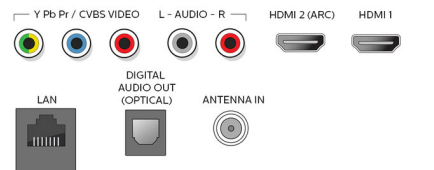

Tuner/Reception/Transmission

- Aerial Input: 75 ohm F-type
- TV system: ATSC, NTSC
- Video Playback: NTSC
- Tuner bands: UHF, VHF

Connectivity

- AV 1: Shared audio L/R in, CVBS/YPbPr
- Audio Output - Digital: Optical (TOSLINK)
- Other connections: Ethernet, Headphone out, Wireless LAN 802.11ac MIMO
- USB: USB
- HDMI 1: Shared audio L/R in, HDMI
- HDMI 2: Shared audio L/R in, HDMI (Audio Return Channel)
- HDMI 3: HDMI, Shared audio L/R in
- EasyLink (HDMI-CEC): One touch play, Power status, System info (menu language), Remote control pass-through, System audio control, System standby

Power

- Ambient temperature: 5°C to 40°C (41°F to 104°F)
- Mains power: 120V/60Hz

- Power consumption: 90 W
- Standby power consumption: < 0.5W

Dimensions

- Set dimensions in inch (W x H x D): 38.1 x 22.7 x 3.4 inch
- Product weight (lb): 17.0 lb
- Set dimensions with stand in inch (W x H x D): 38.1 x 23.9 x 7.3 inch
- Product weight (+stand) (lb): 17.2 lb
- Box dimensions in inch (W x H x D): 41.7 x 25.6 x 6.4 inch
- Weight incl. Packaging (lb): 22.5 lb
- VESA wall mount compatible: 300 x 200 mm

Accessories

- Included accessories: Table top stand, Quick start guide, User Manual, Remote Control, Screws, Batteries for remote control
- Power cord: 59.05 inch

Network Services

- NetTV Apps: Netflix, Pandora, Vudu, YouTube, Hotlist, Samba, Xumo, Cinema Now
- Network Features: Home Network, Wireless Screencasting

Connections

Side

Rear

Issue date 2018-07-23

Version: 3.0.1

12 NC: 8670 001 43167
UPC: 6 09585 25055 0

© 2018 Koninklijke Philips N.V.
All Rights reserved.

Specifications are subject to change without notice.
Trademarks are the property of Koninklijke Philips N.V.
or their respective owners.

www.philips.com