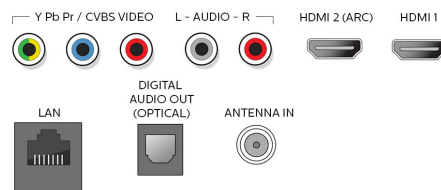

Tuner/Reception/Transmission

- Aerial Input: 75 ohm F-type
- TV system: ATSC, NTSC
- Video Playback: NTSC
- Tuner bands: UHF, VHF

Connectivity

- AV 1: Shared audio L/R in, CVBS/YpBPr
- Audio Output - Digital: Optical (TOSLINK)
- Other connections: Ethernet, Headphone out, Wireless LAN 802.11ac MIMO
- USB: USB
- HDMI 1: Shared audio L/R in, HDMI
- HDMI 2: Shared audio L/R in, HDMI (Audio Return Channel)
- HDMI 3: HDMI, Shared audio L/R in
- EasyLink (HDMI-CEC): One touch play, Power status, System info (menu language), Remote control pass-through, System audio control, System standby

Power

- Ambient temperature: 5°C to 40°C (41°F to 104°F)
- Mains power: 120V/60Hz
- Power consumption: 230 W
- Standby power consumption: < 0.5W

Dimensions

- Set dimensions in inch (W x H x D):

- 57.4 x 33.6 x 3.9 inch
- Product weight (lb): 40.1 lb
- Set dimensions with stand in inch (W x H x D): 57.4 x 35.4 x 10.2 inch
- Product weight (+stand) (lb): 41.4 lb
- Box dimensions in inch (W x H x D): 65.1 x 37.6 x 7.2 inch
- Weight incl. Packaging (lb): 56.2 lb
- VESA wall mount compatible: 400 x 200 mm

Accessories

- Included accessories: Table top stand, Quick start guide, User Manual, Remote Control, Batteries for remote control, Screws
- Power cord: 59.05 inch

Network Services

- NetTV Apps: Netflix, Pandora, Vudu, YouTube, Hotlist, Samba, Xumo, Cinema Now
- Network Features: Home Network, Wireless Screencasting

Connections

Side

Rear

Issue date 2017-09-20

Version: 5.1.1

12 NC: 8670 001 43794
UPC: 6 09585 25077 2

© 2017 Koninklijke Philips N.V.
All Rights reserved.

Specifications are subject to change without notice.
Trademarks are the property of Koninklijke Philips N.V.
or their respective owners.

www.philips.com