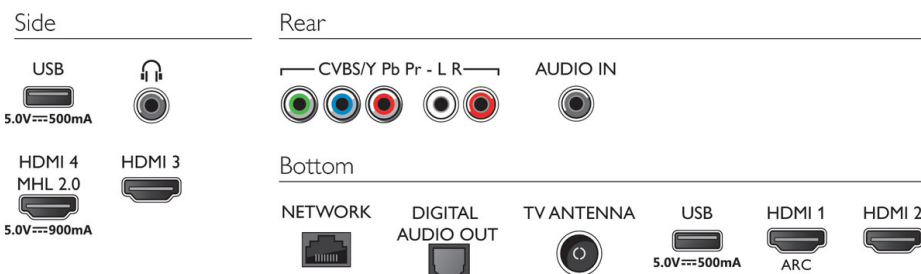

Supported Display Resolution

- Computer inputs on HDMI1/2: up to FHD 1920x1080 @60Hz, up to 4K UHD 3840x2160 @30Hz
- Computer inputs on HDMI3/4: up to 4K UHD 3840x2160 @60Hz
- Video inputs on HDMI1/2: up to 4K UHD 3840x2160 @30Hz, up to FHD 1920x1080 @ 60Hz
- Video inputs on HDMI3/4: up to 4K UHD 3840x2160 @60Hz

Tuner/Reception/Transmission

- Digital TV: DVB-T/T2
- MPEG Support: MPEG2, MPEG4
- Video Playback: NTSC, PAL, SECAM
- TV Program guide*: 8 day Electronic Program Guide
- Signal strength indication
- Teletext: 1000 page Hypertext
- HEVC support

Power

- Mains power: AC 110-240V +/-
- Ambient temperature: 5 °C to 35 °C
- Standby power consumption: <0.5W
- Power Saving Features: Auto switch-off timer, Picture mute (for radio)

Dimensions

- Box dimensions (W x H x D): 1343 x 828 x 168 mm
- Set dimensions (W x H x D): 1239.20 x 714.04 x 90.26 mm
- Set dimensions with stand (W x H x D): 1239.20 x 780.32 x 259.06 mm
- VESA wall mount compatible: 400 x 200 mm
- Product weight: 15.3 kg
- Product weight (+stand): 15.6 kg
- Weight incl. Packaging: 21.5 kg

Accessories

- Included accessories: Remote Control, Power cord, Quick start guide, Legal and safety brochure, Table top stand, 2 x AAA Batteries

Connections

Issue date 2018-07-16

Version: 8.0.1

12 NC: 8670 001 45428
EAN: 87 18863 01253 6

© 2018 Koninklijke Philips N.V.
All Rights reserved.

Specifications are subject to change without notice.
Trademarks are the property of Koninklijke Philips N.V.
or their respective owners.

www.philips.com

* EPG and actual visibility (up to 8 days) is country and operator dependent.
* The TV supports DVB reception for 'Free to air' broadcast. Specific DVB operators may not be supported. An up to date list can be found in the FAQ section of the Philips support website. For some operators Conditional Access and subscription are required. Contact your operator for more information.
* (Philips) only compatible with specific Philips player device.
* Philips TV Remote app and related functionalities vary per TV model, operator, and country, as well as smart device model and OS. For more details please visit: www.philips.com/TVRemoteapp.
* Smart TV app offerings vary per TV model and country. For more details please visit: www.philips.com/smarttv.
* USB recording for digital channels only, recordings may be limited by broadcast copy protection (C1+). Country and channel restrictions may apply.
* Compatibility depends on Wifi Miracast certification & Android 4.2 or later. For more details please refer to your device documentation.