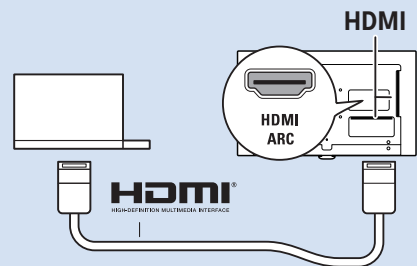

Computer - HDMI