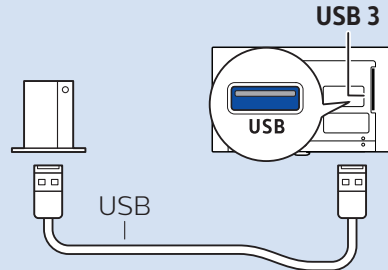

Video Player - Y/Pb/Pr, L/R

Computer - HDMI

Computer - HDMI/DVI, AUDIO IN

USB Flash Drive

USB Hard Drive

VESA 100x100 M4

32"

80cm