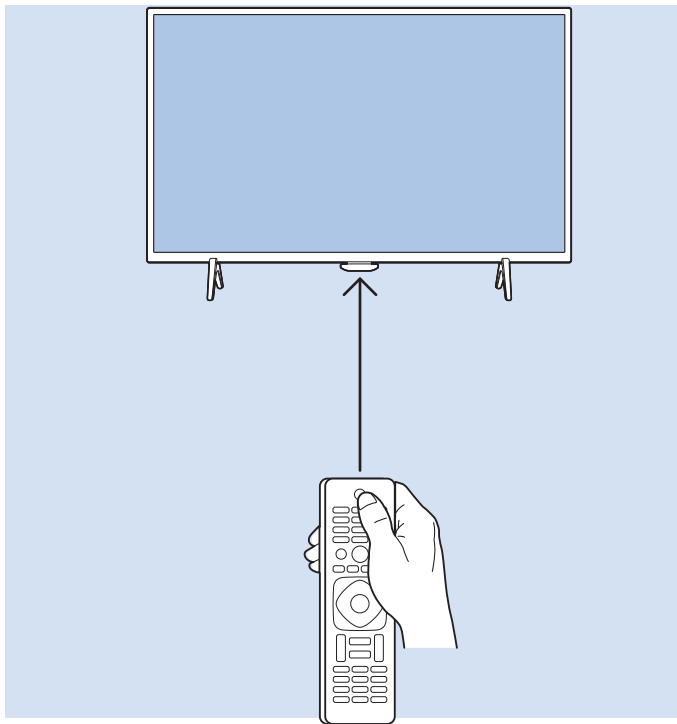

Video Player - Y/Pb/Pr, L/R

Computer - HDMI

Computer - HDMI/DVI, AUDIO IN

USB Flash Drive

USB Hard Drive

VESA 100x100 M4

32"

80cm