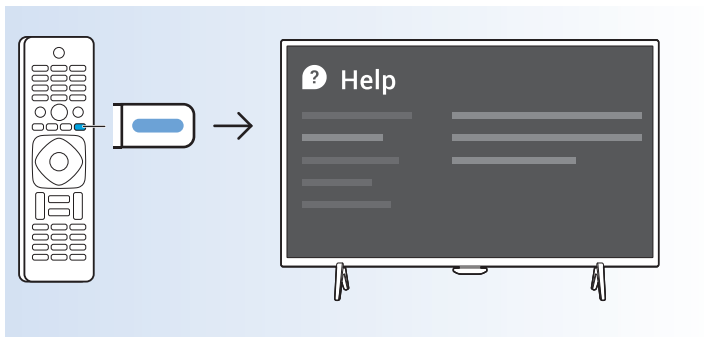

Help | Hilfe | Aide
Guida | Ayuda
Pomoc | Yardım
Руководство