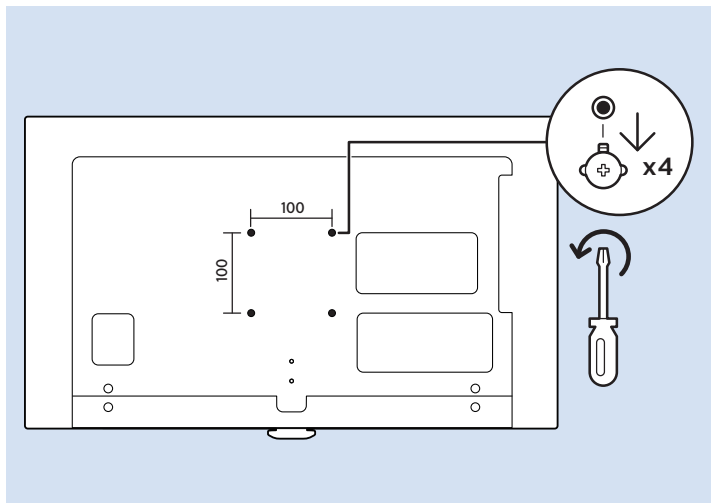

Video Player - Y/Pb/Pr, L/R

Computer - HDMI

Computer - HDMI/DVI, AUDIO IN

USB Flash Drive

USB Hard Drive

VESA 100x100 M4

32"

80cm