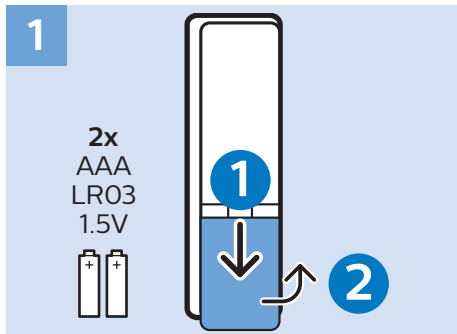

Video Player - Y/Pb/Pr, L/R

Computer - HDMI

Computer - HDMI/DVI, AUDIO IN

USB Flash Drive

USB Hard Drive

VESA 100x100 M4

32"

80cm