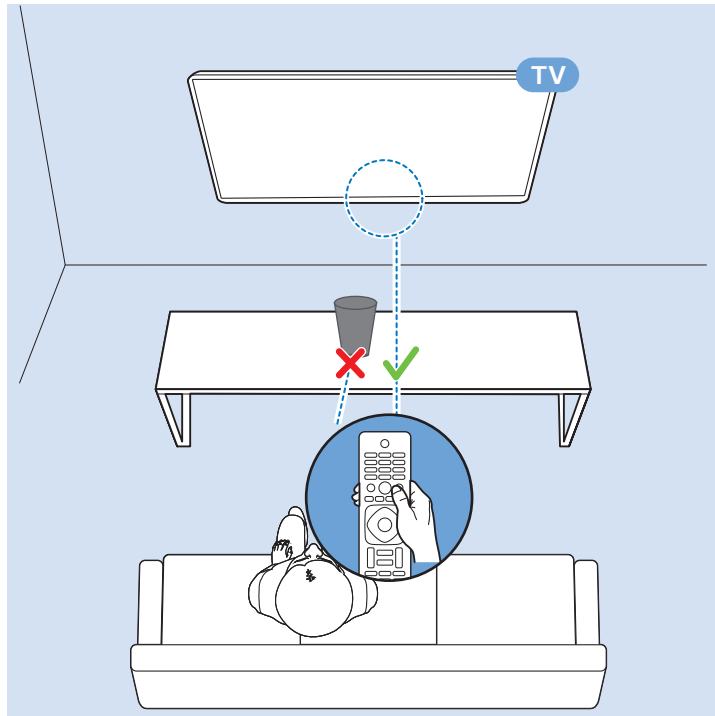

Video Player - Y/Pb/Pr, L/R

Computer - HDMI

Computer - HDMI/DVI, AUDIO IN

USB Flash Drive

USB Hard Drive

VESA 100x100 M4

32"

80cm