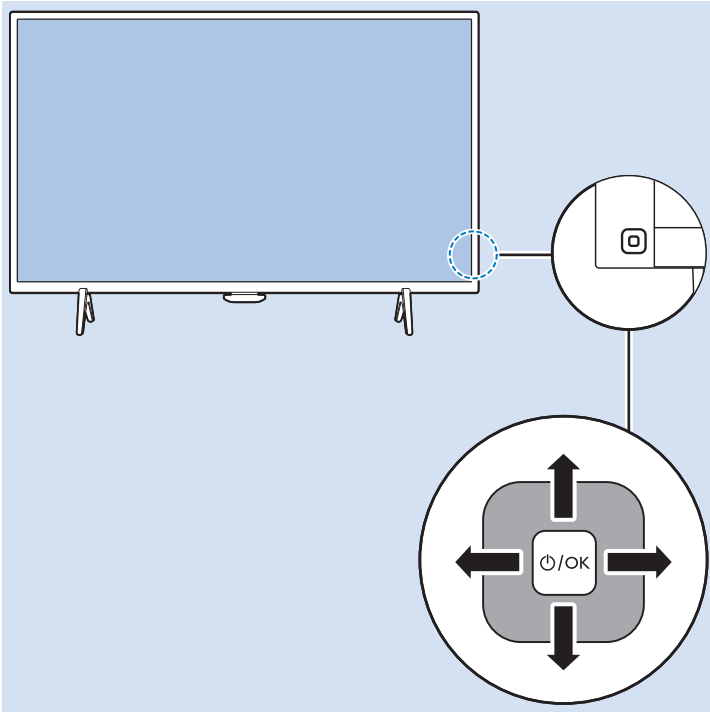

Video Player - Y/Pb/Pr, L/R

Computer - HDMI

Computer - HDMI/DVI, AUDIO IN

USB Flash Drive

USB Hard Drive

VESA 100x100 M4

32"

80cm