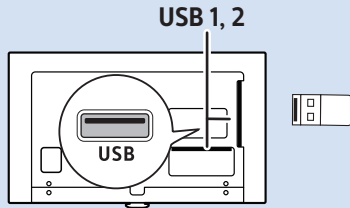

Video Player - Y/Pb/Pr, L/R

Computer - HDMI

Computer - HDMI/DVI, AUDIO IN

USB Flash Drive

USB Hard Drive

VESA 100x100 M4

32"

80cm