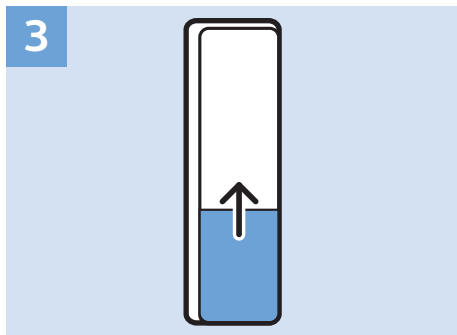

Video Player - Y/Pb/Pr, L/R

Computer - HDMI

Computer - HDMI/DVI, AUDIO IN

USB Flash Drive

USB Hard Drive

VESA 100x100 M4

32"

80cm