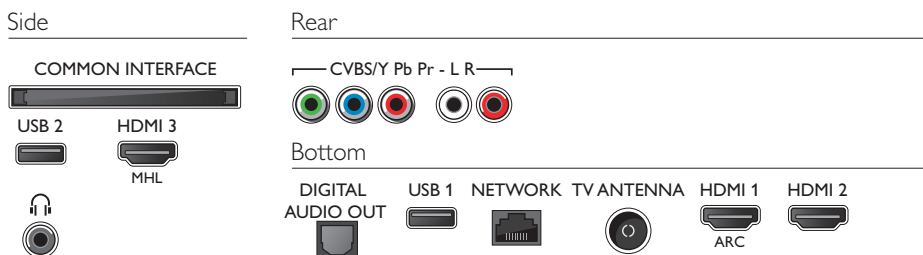

Connections

Issue date 2017-08-10

Version: 9.1.1

12 NC: 8670 001 44419
EAN: 87 18863 01162 1

© 2017 Koninklijke Philips N.V.
All Rights reserved.

Specifications are subject to change without notice.
Trademarks are the property of Koninklijke Philips N.V.
or their respective owners.

www.philips.com

* EPG and actual visibility (up to 8 days) is country and operator dependent.
* Energy consumption in kWh per year, based on the power consumption of the television operating 4 hours per day for 365 days. The actual energy consumption will depend on how the television is used.
* The TV supports DVB reception for 'Free to air' broadcast. Specific DVB operators may not be supported. An up to date list can be found in the FAQ section of the Philips support website. For some operators Conditional Access and subscription are required. Contact your operator for more information.
* (Philips) only compatible with specific Philips player device.
* Philips TV Remote app and related functionalities vary per TV model, operator, and country, as well as smart device model and OS. For more details please visit: www.philips.com/TVRemoteapp.
* Smart TV app offerings vary per TV model and country. For more details please visit: www.philips.com/smarttv.
* USB recording for digital channels only, recordings may be limited by broadcast copy protection (CI+). Country and channel restrictions may apply.
* Compatibility depends on Wifi Miracast certification & Android 4.2 or later. For more details please refer to your device documentation.
* This television contains lead only in certain parts or components where no technology alternatives exist in accordance with existing exemption clauses under the RoHS Directive.