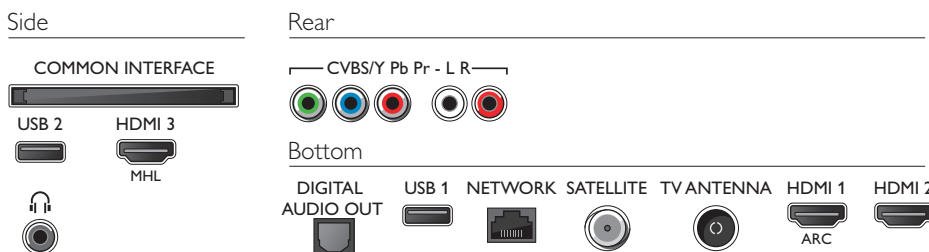

Connections

Issue date 2017-07-10

Version: 9.1.1

12 NC: 8670 001 44437
EAN: 87 18863 01165 2

© 2017 Koninklijke Philips N.V.
All Rights reserved.

Specifications are subject to change without notice. Trademarks are the property of Koninklijke Philips N.V. or their respective owners.

www.philips.com

* EPG and actual visibility (up to 8 days) is country and operator dependent.

* Energy consumption in kWh per year, based on the power consumption of the television operating 4 hours per day for 365 days. The actual energy consumption will depend on how the television is used.

* The TV supports DVB reception for 'Free to air' broadcast. Specific DVB operators may not be supported. An up to date list can be found in the FAQ section of the Philips support website. For some operators Conditional Access and subscription are required. Contact your operator for more information.

* (Philips) only compatible with specific Philips player device.

* Philips TV Remote app and related functionalities vary per TV model, operator, and country, as well as smart device model and OS. For more details please visit: www.philips.com/TVRemoteapp.

* Smart TV app offerings vary per TV model and country. For more details please visit: www.philips.com/smarttv.

* USB recording for digital channels only, recordings may be limited by broadcast copy protection (CI+). Country and channel restrictions may apply.

* Compatibility depends on Wifi Miracast certification & Android 4.2 or later. For more details please refer to your device documentation.

* This television contains lead only in certain parts or components where no technology alternatives exist in accordance with existing exemption clauses under the RoHS Directive.