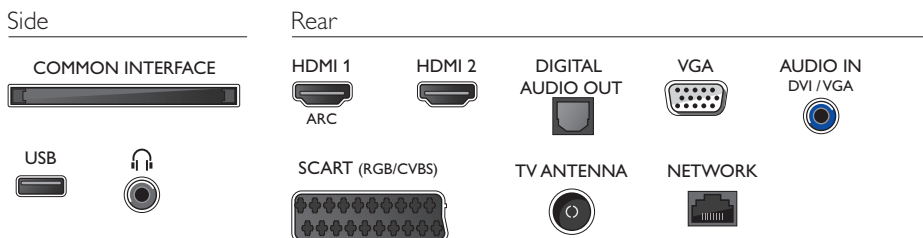

- Video Playback Formats: MPEG-2, MPEG-4, Containers: AVI, MKV, H264/MPEG-4 AVC, MPEG-1, WMV9/VC1, HEVC (H.265)
- Subtitles Formats Support: .SML, .SRT, .SUB, .TXT, .ASS, .SSA

- Music Playback Formats: AAC, MP3, WAV, WMA (v2 up to v9.2)
- Picture Playback Formats: JPEG, BMP, GIF, PNG

Supported Display Resolution

- Computer inputs: up to 1366x768 @ 60 Hz
- Video inputs: 24, 25, 30, 50, 60 Hz, up to 1366x768p

Tuner/Reception/Transmission

- Digital TV: DVB-T/T2/C
- MPEG Support: MPEG2, MPEG4
- Video Playback: NTSC, PAL, SECAM

Power

- Mains power: AC 220 - 240 V 50/60 Hz
- Standby power consumption: <0.3 W
- Off mode power consumption: <0.3 W
- Ambient temperature: 5°C to 35°C
- Power Saving Features: Auto switch-off timer, Eco mode, Picture mute (for radio)
- Energy Label Class: A+
- EU Energy Label power: 18 W
- Annual energy consumption: 27 kWh
- Mercury content: 0 mg
- Presence of lead: Yes*

Dimensions

- Box dimensions (W x H x D): 630 x 425 x 112 mm
- Set dimensions (W x H x D): 559.65 x 335.77 x 54.1 mm
- Set dimensions with stand (W x H x D): 559.65 x 338.7 x 118 mm
- TV stand width distance: 374.3 mm
- Product weight: 3.22 kg
- Product weight (+stand): 3.27 kg
- Weight incl. Packaging: 4.6 kg
- VESA wall mount compatible: 75 x 75 mm

Accessories

- Included accessories: Remote Control, Power cord, 2 x AAA Batteries, Quick start guide, Legal and safety brochure, Warranty Leaflet, Tabletop stand

Connections

Issue date 2018-02-22

Version: 3.2.1

12 NC: 8670 001 44911
EAN: 87 18863 01214 7

© 2018 Koninklijke Philips N.V.
All Rights reserved.

Specifications are subject to change without notice.
Trademarks are the property of Koninklijke Philips N.V.
or their respective owners.

www.philips.com

* EPG and actual visibility (up to 8 days) is country- and operator-dependent.

* Energy consumption in kWh per year based on the power consumption of the television operating 4 hours per day for 365 days. The actual energy consumption will depend on how the television is used.

* The TV supports DVB reception for 'Free to air' broadcast. Specific DVB operators may not be supported. An up to date list can be found in the FAQ section of the Philips support website. For some operators Conditional Access and subscription are required. Contact your operator for more information.

* (Philips) only compatible with specific Philips player device.

* This television contains lead only in certain parts or components where no technology alternatives exist in accordance with existing exemption clauses under the RoHS Directive.