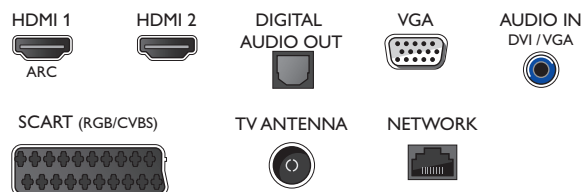

Accessories

- Included accessories: Remote Control, 2 x AAA Batteries, Power cord, Quick start guide, Legal and safety brochure, Warranty Leaflet, Tabletop stand

Connections

Side

Rear

Issue date 2018-02-22