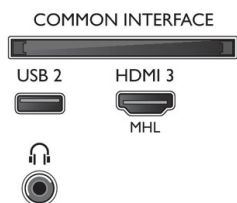

Dimensions

- Box dimensions (W x H x D): 1205 x 795 x 150 mm
- Set dimensions (W x H x D):

- 1106.6 x 652.38 x 80.02 mm
- Set dimensions with stand (W x H x D): 1106.6 x 697.21 x 261.76 mm
- TV stand width distance: 791.12 mm
- Product weight: 12.72 kg
- Product weight (+stand): 13.49 kg
- Weight incl. Packaging: 17.07 kg
- VESA wall mount compatible: 200 x 200 mm

Accessories

- Included accessories: Remote Control, 2 x AAA Batteries, Power cord, Quick start guide, Legal and safety brochure, Tabletop stand

Connections

Side

Rear

Bottom

Issue date 2019-01-17

Version: 11.1.1