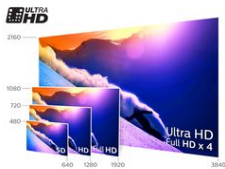

4K Ultra HD

Ultra HD TV has four times the resolution of a conventional Full HD TV. With over 8 million pixels and our unique Ultra Resolution Upscaling technology, you'll experience the best possible picture quality. The higher the quality of your original content, the better images and resolution you will be able to experience. Enjoy improved sharpness, increased depth perception, superior contrast, smooth natural motion and flawless details.

Pixel Plus Ultra HD

Experience 4K Ultra-HD sharpness with the Philips Pixel Plus Ultra-HD engine. It optimises picture quality to deliver smooth, fluid images with incredible detail and depth. Enjoy sharper 4K images with brighter whites and blacker blacks every time.