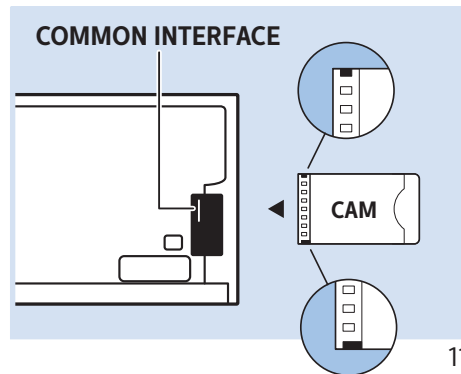

65"

4

65"

5

65"

www.philips.com/connectivityguide

Home Theatre System - HDMI ARC

Digital Audio System - OPTICAL