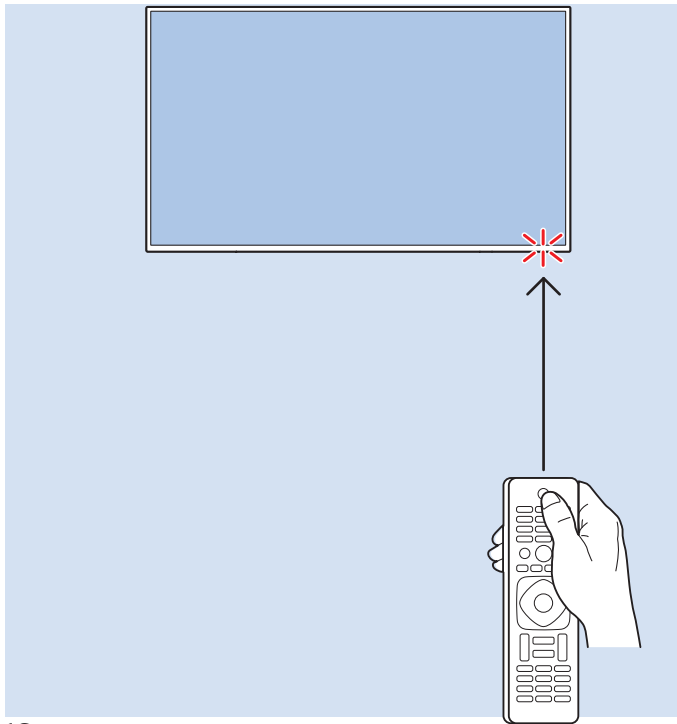

Video Player - YPbPr, L/R

Video Player - CVBS, L/R

VESA (x, y)

43" (108 cm) 200x200 M6

49" (123 cm) 200x200 M6

50" (126 cm) 200x200 M6

55" (139 cm) 300x200 M6

65" (164 cm) 400x200 M6