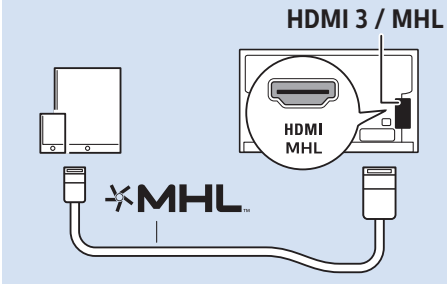

65"

4

65"

5

65"

www.philips.com/connectivityguide

Home Theatre System - HDMI ARC

Digital Audio System - OPTICAL

Headphones

MHL

Network - Wireless

Network - Wired

Computer - HDMI

USB Flash Drive

USB Hard Drive

Multimedia Player (UHD Video source)