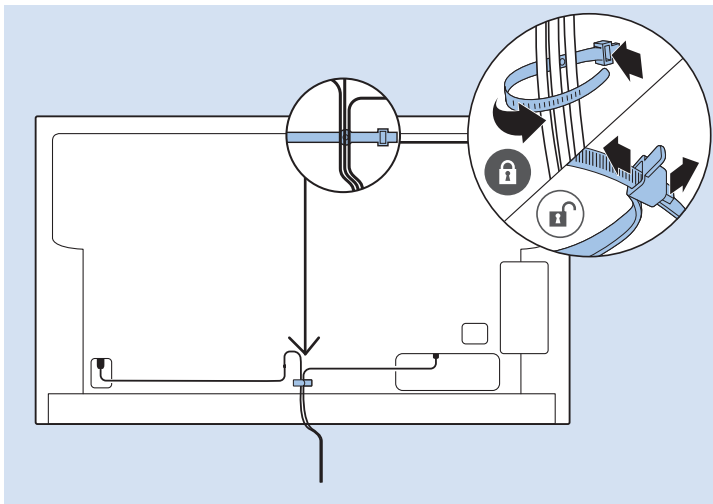

Video Player - YPbPr, L/R

Video Player - CVBS, L/R

VESA (x, y)

43" (108 cm) 200x200 M6

49" (123 cm) 200x200 M6

50" (126 cm) 200x200 M6

55" (139 cm) 300x200 M6

65" (164 cm) 400x200 M6