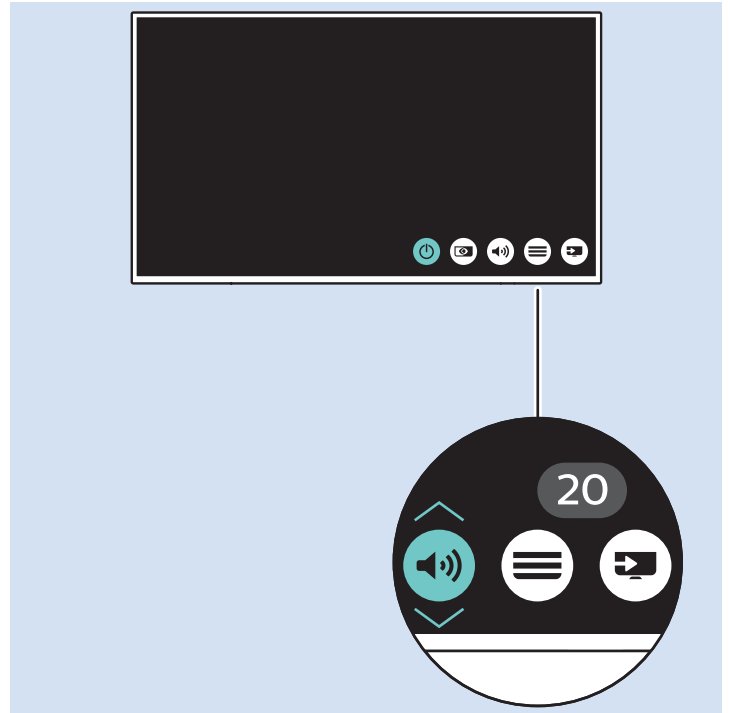

Headphones

MHL

Network - Wireless

Network - Wired

Computer - HDMI

USB Flash Drive

USB Hard Drive

Multimedia Player (UHD Video source)

Video Player - YPbPr, L/R

Video Player - CVBS, L/R

VESA (x, y)

43" (108 cm) 200x200 M6

49" (123 cm) 200x200 M6

50" (126 cm) 200x200 M6

55" (139 cm) 300x200 M6

65" (164 cm) 400x200 M6