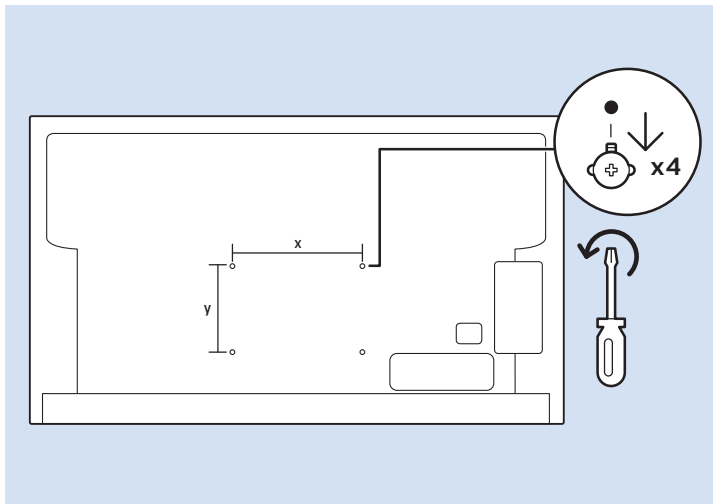

Video Player - YPbPr, L/R

Video Player - CVBS, L/R

VESA (x, y)

43" (108 cm) 200x200 M6

49" (123 cm) 200x200 M6

50" (126 cm) 200x200 M6

55" (139 cm) 300x200 M6

65" (164 cm) 400x200 M6