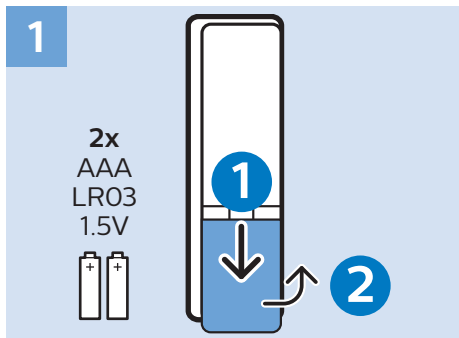

Video Player - YPbPr, L/R

Video Player - CVBS, L/R

VESA (x, y)

43" (108 cm) 200x200 M6

49" (123 cm) 200x200 M6

50" (126 cm) 200x200 M6

55" (139 cm) 300x200 M6

65" (164 cm) 400x200 M6