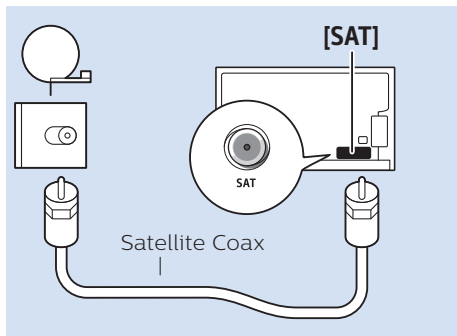

65"

4

65"

5

65"

www.philips.com/connectivityguide

Home Theatre System - HDMI ARC

Digital Audio System - OPTICAL