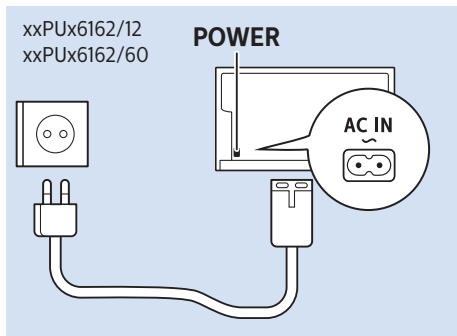

65"

4

65"

5

65"

www.philips.com/connectivityguide

Home Theatre System - HDMI ARC

Digital Audio System - OPTICAL