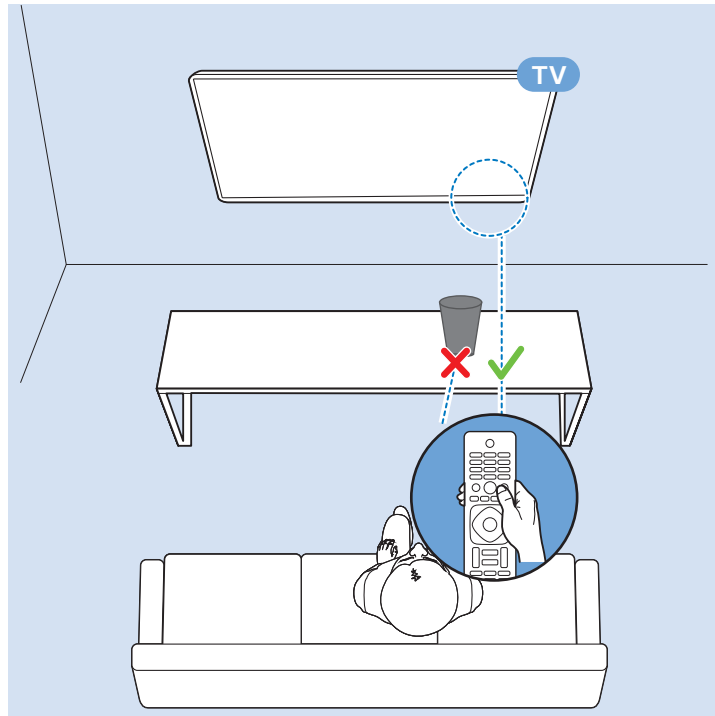

Video Player - YPbPr, L/R

Video Player - CVBS, L/R

VESA (x, y)

43" (108 cm) 200x200 M6

49" (123 cm) 200x200 M6

50" (126 cm) 200x200 M6

55" (139 cm) 300x200 M6

65" (164 cm) 400x200 M6