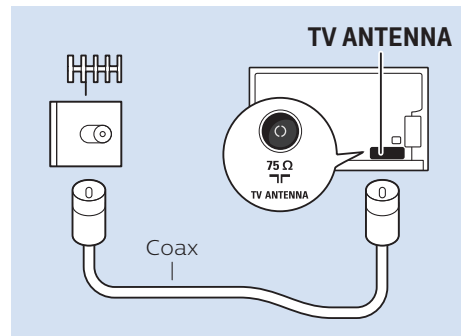

65"

4

65"

5

65"

www.philips.com/connectivityguide

Home Theatre System - HDMI ARC

Digital Audio System - OPTICAL