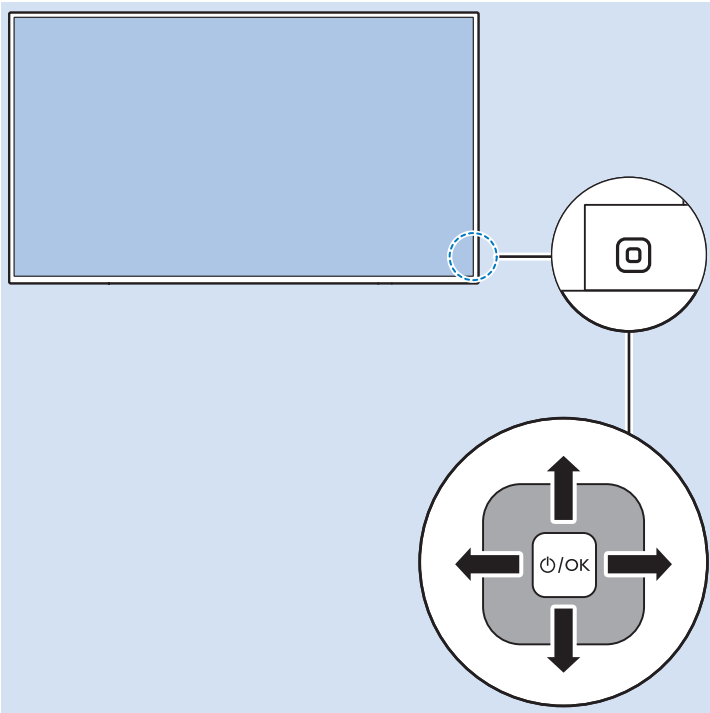

Headphones

MHL

Network - Wireless

Network - Wired

Computer - HDMI

USB Flash Drive

USB Hard Drive

Multimedia Player (UHD Video source)

Video Player - YPbPr, L/R

Video Player - CVBS, L/R

VESA (x, y)

43" (108 cm) 200x200 M6

49" (123 cm) 200x200 M6

50" (126 cm) 200x200 M6

55" (139 cm) 300x200 M6

65" (164 cm) 400x200 M6