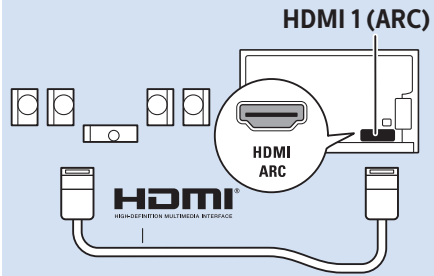

65"

4

65"

5

65"

www.philips.com/connectivityguide

Home Theatre System - HDMI ARC

Digital Audio System - OPTICAL

Headphones

MHL

Network - Wireless

Network - Wired

Computer - HDMI

USB Flash Drive

USB Hard Drive

Multimedia Player (UHD Video source)