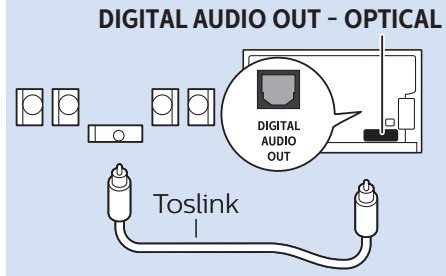

65"

4

65"

5

65"

www.philips.com/connectivityguide

Home Theatre System - HDMI ARC

Digital Audio System - OPTICAL

Headphones

MHL

Network - Wireless

Network - Wired

Computer - HDMI

USB Flash Drive

USB Hard Drive

Multimedia Player (UHD Video source)