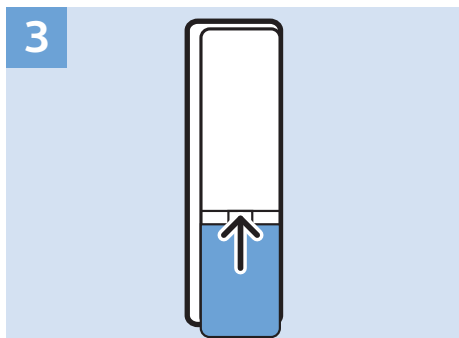

Video Player - YPbPr, L/R

Video Player - CVBS, L/R

VESA (x, y)

43" (108 cm) 200x200 M6

49" (123 cm) 200x200 M6

50" (126 cm) 200x200 M6

55" (139 cm) 300x200 M6

65" (164 cm) 400x200 M6