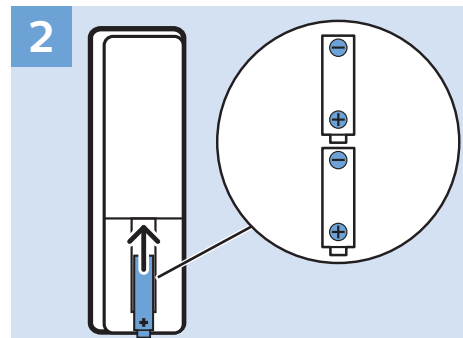

Video Player - YPbPr, L/R

Video Player - CVBS, L/R

VESA (x, y)

43" (108 cm) 200x200 M6

49" (123 cm) 200x200 M6

50" (126 cm) 200x200 M6

55" (139 cm) 300x200 M6

65" (164 cm) 400x200 M6