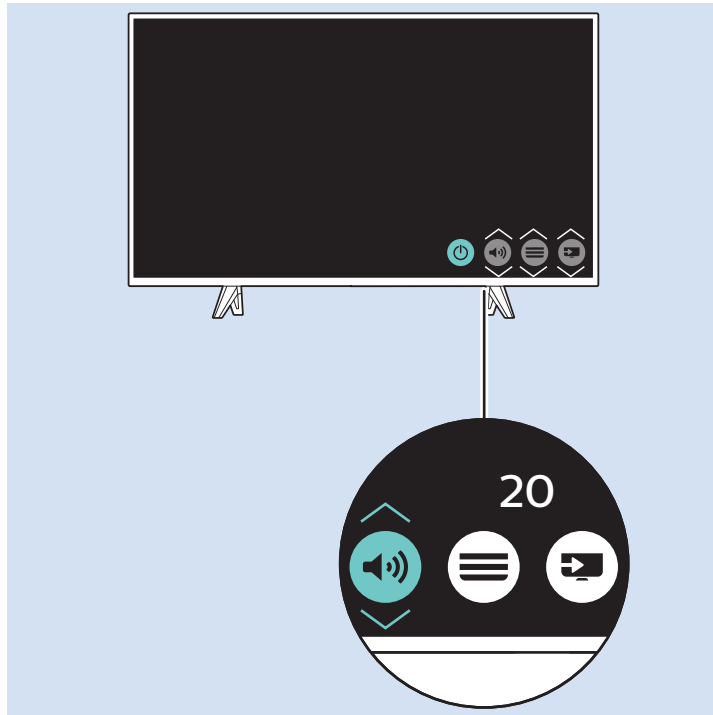

## Network - Wired (Freeview)

VESA (x, y)  
32" 100x100 M4  
43" 200x200 M6  
49" 400x200 M6

32"

43"

49"

80cm

108cm

123cm