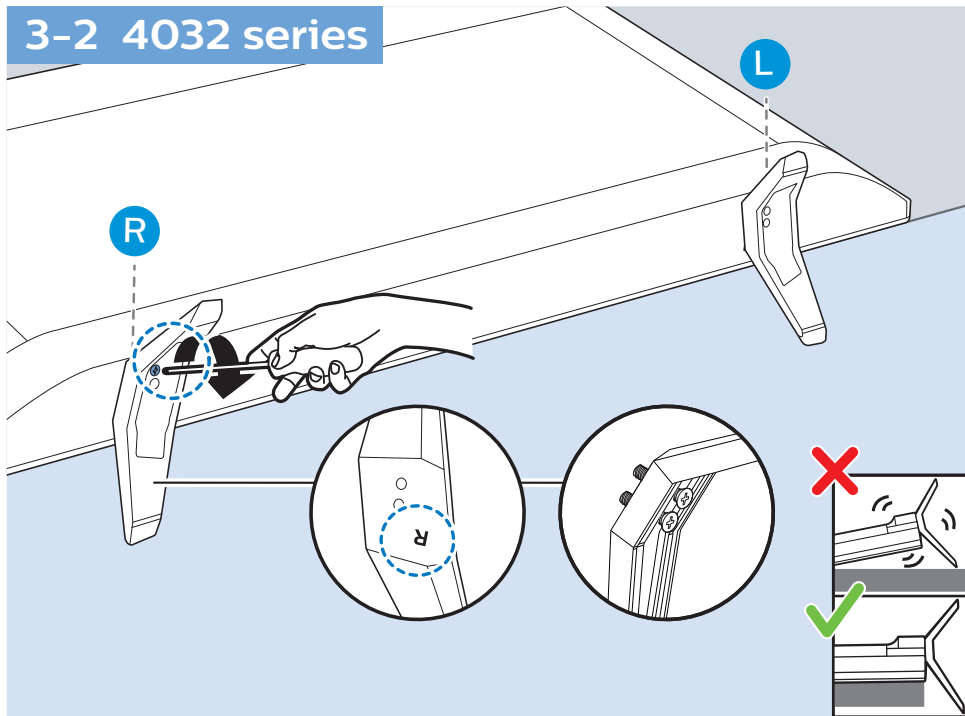

3-2 4032 series