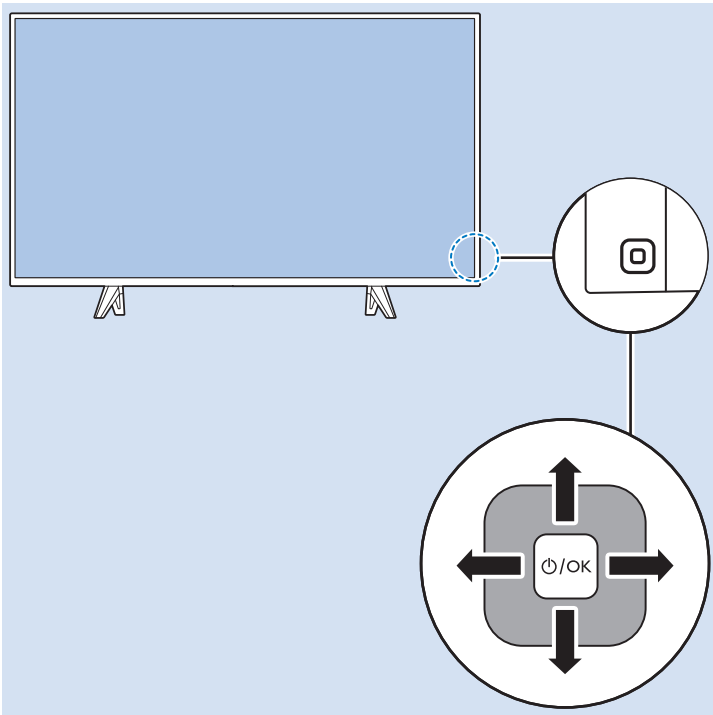

## Network - Wired (Freeview)

VESA (x, y)  
32" 100x100 M4  
43" 200x200 M6  
49" 400x200 M6

32"

43"

49"

80cm

108cm

123cm