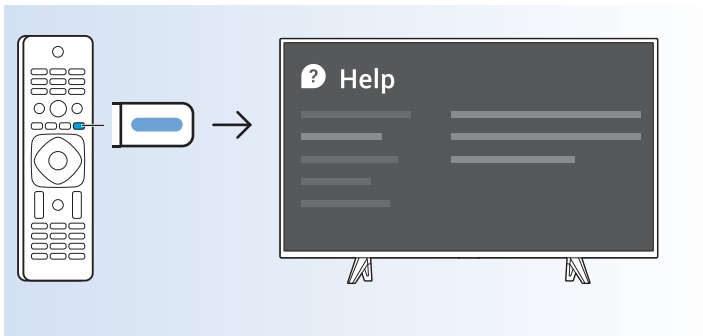

Help | Hilfe | Aide
Guida | Ayuda
Pomoc | Yardım
Руководство