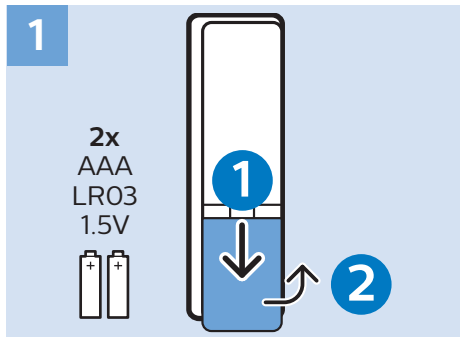

## Network - Wired (Freeview)

VESA (x, y)  
32" 100x100 M4  
43" 200x200 M6  
49" 400x200 M6

32"

43"

49"

80cm

108cm

123cm