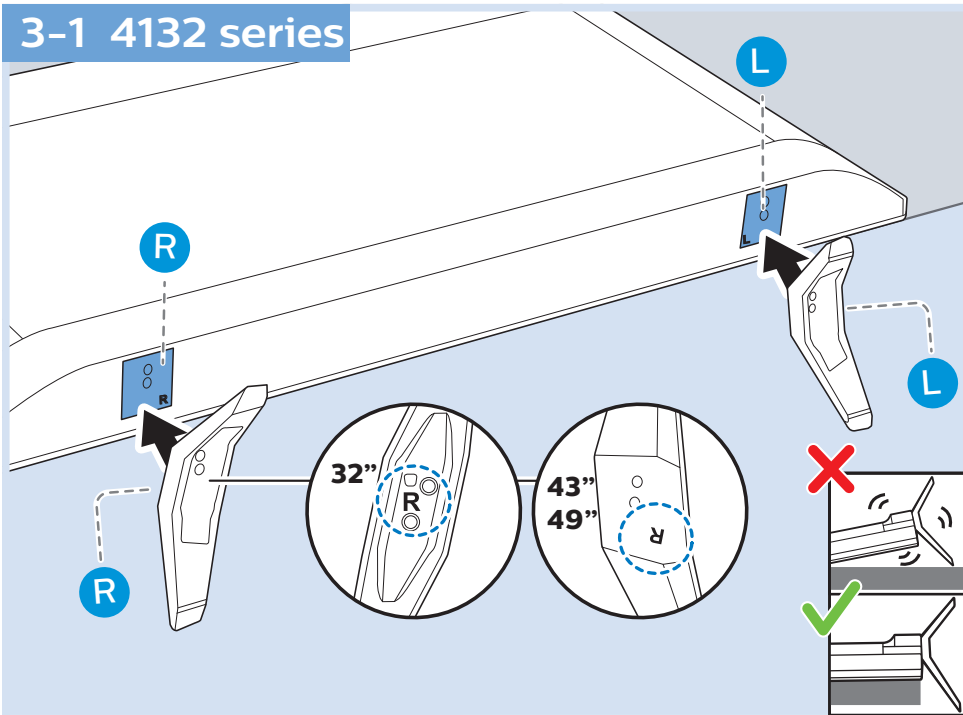

3-1 4132 series