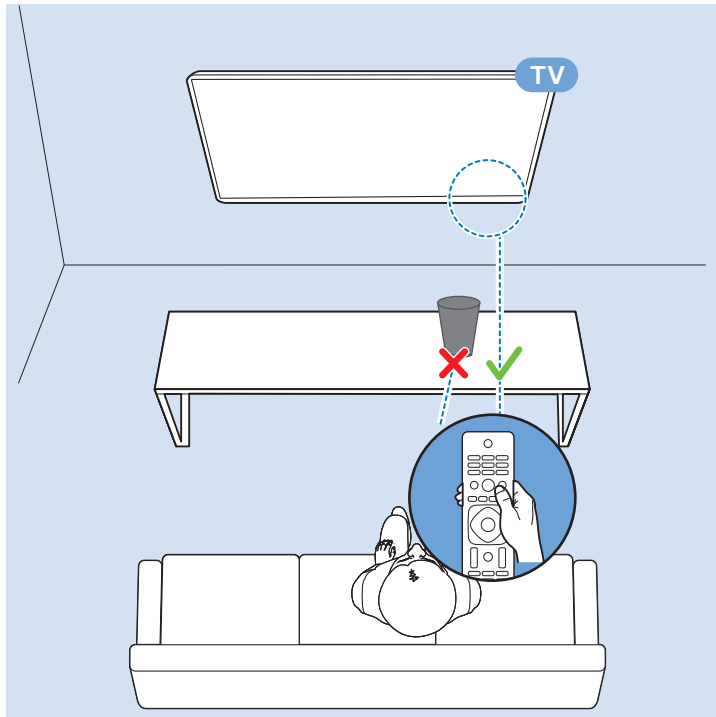

## Network - Wired (Freeview)

VESA (x, y)  
32" 100x100 M4  
43" 200x200 M6  
49" 400x200 M6

32"

43"

49"

80cm

108cm

123cm