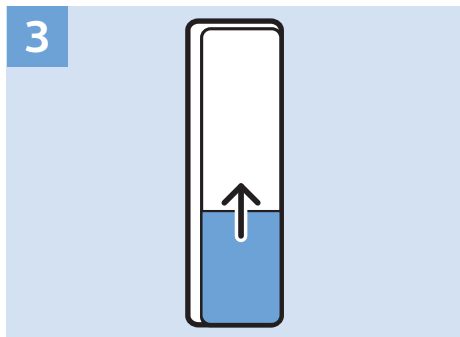

## Network - Wired (Freeview)

VESA (x, y)  
32" 100x100 M4  
43" 200x200 M6  
49" 400x200 M6

32"

43"

49"

80cm

108cm

123cm