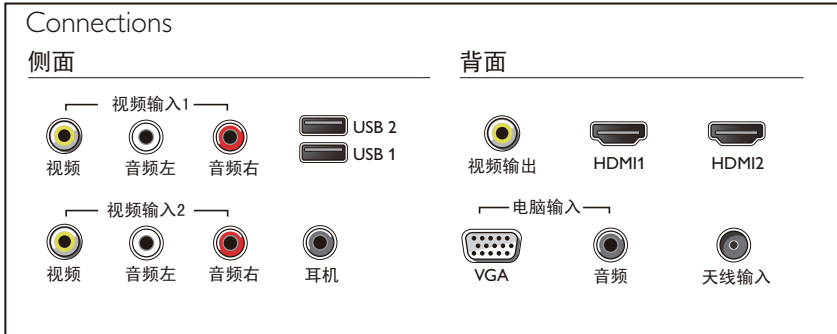

Connectivity

- Number of HDMI connections: 2
- Number of USBs: 1
- Other connections: Antenna IEC75, Audio in (DVI), Digital audio out (optical), Headphone out

Power

- Ambient temperature: 5 °C to 40 °C
- Mains power: AC 100-240 ,50/ 60Hz
- Power consumption: 50 W
- Standby power consumption: <= 0.5W

Dimensions

- Box dimensions (W x H x D): 791 x 506 x 141 mm
- Product weight: 3.8 kg
- Product weight (+stand): 3.9 kg
- Set dimensions (W x H x D): 727.8 x 439.8 x 80.9 mm
- Set dimensions with stand (W x H x D): 727.8 x 473.9 x 179.5 mm
- VESA wall mount compatible: 100 x 100 mm
- Weight incl. Packaging: 5.5 kg

Accessories

- Included accessories: 2 x AAA Batteries, Power cord, Remote Control, Table top stand, User Manual, Warranty Leaflet, Quick start guide

Highlights

LED TV

With LED backlight you can enjoy low power consumption and beautiful lines combined with high brightness, incredible contrast and vibrant colors.

Pixel Plus HD

Philips Pixel Plus HD engine optimizes picture quality to deliver crisp images with beautiful contrast. So whether you're streaming online or watching from a disc, you'll enjoy sharper images with brighter whites and blacker blacks.

USB (photos, music, video)

Share the fun. Connect your USB memory-stick, digital camera, mp3 player or other multimedia device to the USB port on your TV to enjoy photos, videos and music with the easy to use onscreen content browser.

Issue date 2016-07-22

Version: 2.1.5

12 NC: 8670 001 34854
EAN: 69 59033 85392 0

© 2016 Koninklijke Philips N.V.
All Rights reserved.

Specifications are subject to change without notice.
Trademarks are the property of Koninklijke Philips N.V.
or their respective owners.

www.philips.com

* EPG and actual visibility (up to 8 days) is country and operator dependent.