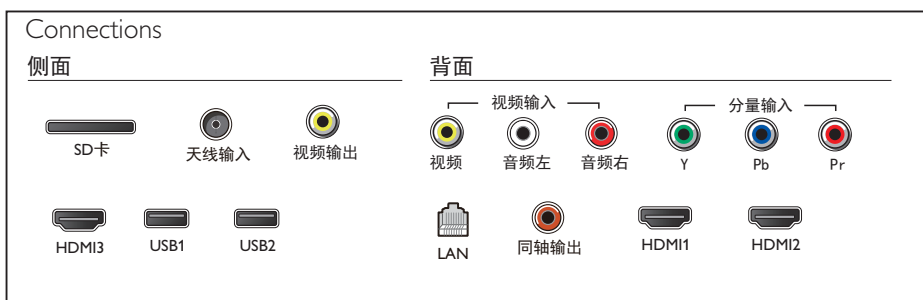

USB (photos, music, video)

Share the fun. Connect your USB memory-stick, digital camera, mp3 player or other multimedia device to the USB port on your TV to enjoy photos, videos and music with the easy to use onscreen content browser.

4K Ultra HD

Ultra HD TV has four times the resolution of a conventional Full HD TV. With over 8 million pixels and our unique Ultra Resolution Upscaling technology, you'll experience the best possible picture quality. The higher the quality of your original content, the better images and resolution you will be able to experience. Enjoy improved sharpness, increased depth perception, superior contrast, smooth natural motion, and flawless details.

Pixel Plus Ultra HD

Experience 4K Ultra HD sharpness with the Philips Pixel Plus Ultra HD engine. It optimizes picture quality to deliver smooth, fluid images with incredible detail and depth – Enjoy sharper 4K images with brighter whites and blacker blacks every time.

Smart TV

Discover a Smarter experience that lies beyond traditional TV. Rent and stream movies, videos or games from online video stores. Watch catch-up TV from your favorite channels and enjoy a growing selection of online apps with Smart TV.

Ultra Slim profile

Sleek. Cutting edge. Refined. Precise. The Philips Ultra Slim silhouette. That something so slim can inspire so much interest shouldn't be surprising, given how much sophistication it will bring to your décor.

Issue date 2017-05-05

Version: 3.0.2

12 NC: 8670 001 37534
EAN: 69 59033 85434 7

© 2017 Koninklijke Philips N.V.
All Rights reserved.

Specifications are subject to change without notice.
Trademarks are the property of Koninklijke Philips N.V.
or their respective owners.

www.philips.com

* EPG and actual visibility (up to 8 days) is country and operator dependent.