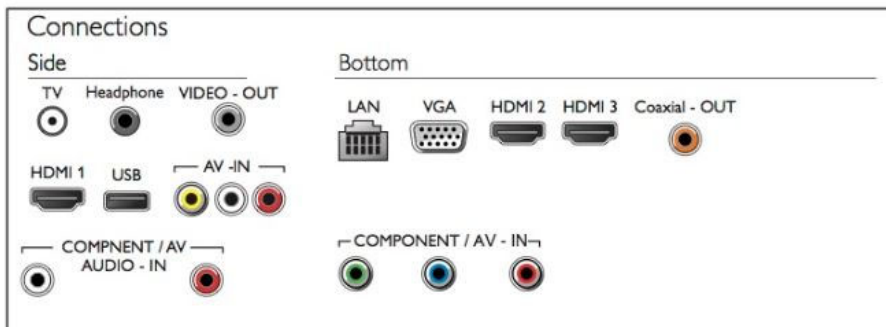

Connectivity

- Number of HDMI connections: 3
- Number of USBs: 1
- Other connections: Antenna F-type, Headphone out, Audio L/R in, Digital audio out (coaxial), Ethernet-LAN RJ-45, PC-In VGA

Multimedia Applications

- Video Playback Formats: MPEG-2, MPEG-4, H.264
- Subtitles Formats Support: .AAS, .SRT, .SUB, .TXT
- Music Playback Formats: AAC, M4A, MP3, MPEG1

- L1/2, WMA (v2 up to v9.2), AC3
- Picture Playback Formats: JPEG, BMP, GIF, PNG

Supported Display Resolution

- Computer inputs: up to 1920x1080 @ 60Hz
- Video inputs: 24, 25, 30, 50, 60 Hz, up to 1920x1080p

Tuner/Reception/Transmission

- Digital TV: DTVi, SATVD
- MPEG Support: MPEG2, MPEG4
- Video Playback: NTSC, PAL

Power

- Mains power: AC 100 - 240 V 50/60Hz
- Ambient temperature: 5 °C to 40 °C
- Standby power consumption: < =0.5W
- Power Saving Features: Auto switch-off timer, Eco mode, Picture mute (for radio)
- Off mode power consumption: <0.5 W

Dimensions

- Set dimensions (W x H x D): 1102 x 639 x 82 mm
- Set dimensions with stand (W x H x D): 1102 x 701 x 238 mm
- Product weight: 9.7 kg
- Product weight (+stand): 10 kg
- VESA wall mount compatible: 200 x 300 mm
- Box dimensions (W x H x D): 1210 x 744 x 175 mm

Accessories

- Included accessories: Remote Control, 2 x AAA Batteries, Table top stand, Power cord, Quick start guide, Legal and safety brochure, Warranty Leaflet

Issue date 2017-04-12

Version: 4.1.1

12 NC: 8670 001 42524
EAN: 87 18863 01075 4

© 2017 Koninklijke Philips N.V.
All Rights reserved.

Specifications are subject to change without notice.
Trademarks are the property of Koninklijke Philips N.V.
or their respective owners.

www.philips.com

* USB recording for digital channels only, recordings may be limited by broadcast copy protection (CI+). Country and channel restrictions may apply.

* EPG and actual visibility (up to 8 days) is country and operator dependent.

* (Philips) only compatible with specific Philips player device.