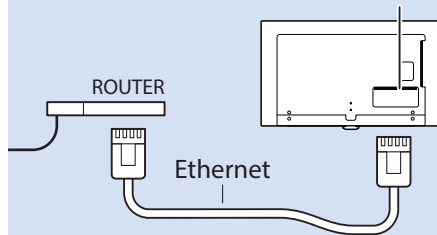

x6

5

www.philips.com/connectivityguide

43"/49"/55"

Home Theatre System - UHD

HDMI 1, HDMI 2(ARC)

Home Theatre System

DIGITAL AUDIO OUT - OPTICAL

Network - Wired

NETWORK

USB Hard Drive

USB

Network - Wireless

Computer

HDMI

Headphones