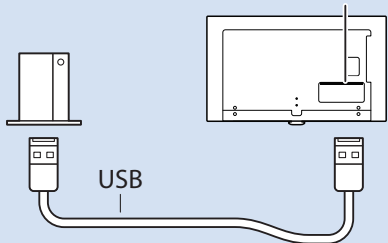

USB Hard Drive

USB