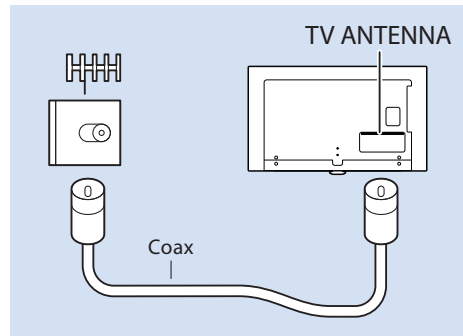

x6

5

www.philips.com/connectivityguide

43"/49"/55"

Home Theatre System - UHD

HDMI 1, HDMI 2(ARC)

Home Theatre System

DIGITAL AUDIO OUT - OPTICAL