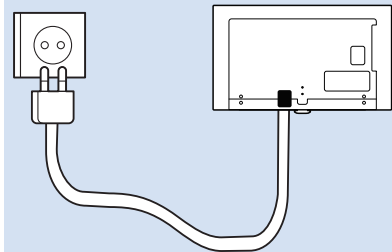

x6

5

www.philips.com/connectivityguide

43"/49"/55"

Home Theatre System - UHD

HDMI 1, HDMI 2(ARC)

Home Theatre System

DIGITAL AUDIO OUT - OPTICAL