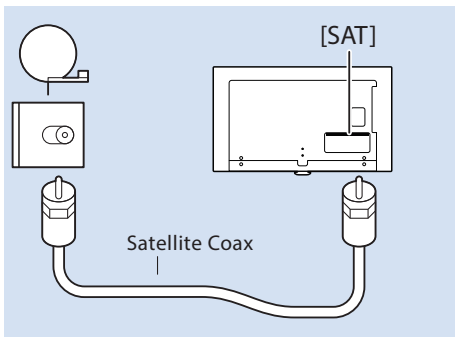

x6

5

www.philips.com/connectivityguide

43"/49"/55"

Home Theatre System - UHD

HDMI 1, HDMI 2(ARC)

Home Theatre System

DIGITAL AUDIO OUT - OPTICAL