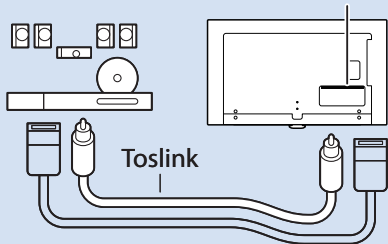

x6

5

www.philips.com/connectivityguide

43"/49"/55"

Home Theatre System - UHD

HDMI 1, HDMI 2(ARC)

Home Theatre System

DIGITAL AUDIO OUT - OPTICAL