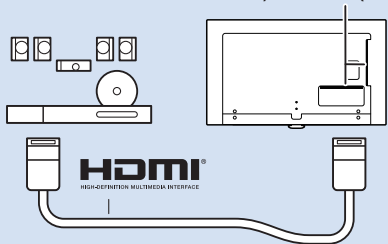

x6

5

www.philips.com/connectivityguide

43"/49"/55"

Home Theatre System - UHD

HDMI 1, HDMI 2(ARC)

Home Theatre System

DIGITAL AUDIO OUT - OPTICAL