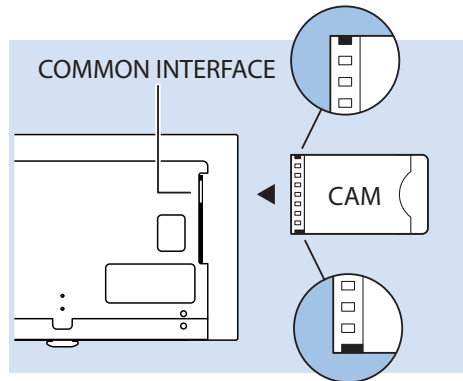

x6

5

www.philips.com/connectivityguide

43"/49"/55"

Home Theatre System - UHD

HDMI 1, HDMI 2(ARC)

Home Theatre System

DIGITAL AUDIO OUT - OPTICAL