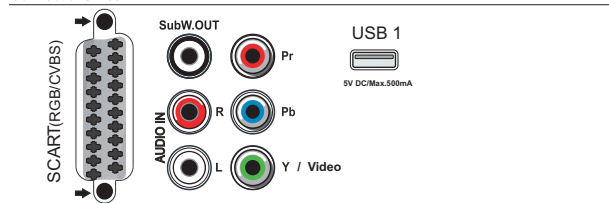

Connections Side

Connections Rear

Connections Bottom

Issue date 2017-05-05

Version: 6.3.1

12 NC: 8670 001 42963
EAN: 87 18863 01091 4

© 2017 Koninklijke Philips N.V.
All Rights reserved.

Specifications are subject to change without notice. Trademarks are the property of Koninklijke Philips N.V. or their respective owners.