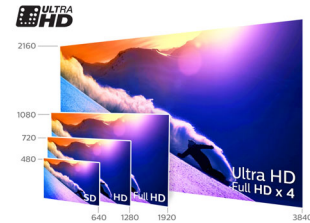

Tuner/Reception/Transmission

- HEVC support
- Digital TV: DVB-T/T2/T2-HD/C/S/S2
- MPEG Support: MPEG2, MPEG4
- Video Playback: NTSC, PAL, SECAM
- TV Program guide*: 8 day Electronic Program Guide

Power

- Mains power: AC 220 - 240 V 50/60Hz
- Ambient temperature: 5 °C to 35 °C
- Eu Energy Label power: 69 W
- Annual energy consumption: 100 kWh
- Energy Label Class: A+
- Standby power consumption: <0.3W
- Off mode power consumption: <0.3 W
- Power Saving Features: Auto switch-off timer, Eco mode

Dimensions

- Box dimensions (W x H x D): 1215 x 715 x 165 mm
- Set dimensions (W x H x D): 1099 x 642.5 x 93 mm
- Set dimensions with stand (W x H x D): 1099 x 685 x 221 mm
- Product weight: 10.35 kg
- Product weight (+stand): 13.55 kg
- Weight incl. Packaging: 16 kg
- VESA wall mount compatible: 400 x 200 mm

Accessories

- Included accessories: Remote Control, 2 x AAA Batteries, Table top stand, Power cord, Quick start guide, User Manual

Smart TV Features

- Firmware upgradeable: Firmware upgradeable via USB, Online firmware upgrade
- Interactive TV: HbbTV
- Program: Pause TV
- SmartTV apps*: Open Internet Browser, (Netflix not included)

Highlights

Central stand

Our designers combined an ultra slim neck and angled base plate with a brushed and polished metal finish to create a fresh design that will compliment any modern home.

4K Ultra HD

Ultra HD TV has four times the resolution of a conventional Full HD TV. With over 8 million pixels and our unique Ultra Resolution Upscaling technology, you'll experience the best possible picture quality. The higher the quality of your original content, the better images and resolution you will be able to experience. Enjoy improved sharpness, increased depth perception, superior contrast, smooth natural motion, and flawless details.

Pixel Plus Ultra HD

Experience 4K Ultra HD sharpness with the Philips Pixel Plus Ultra HD engine. It optimizes picture quality to deliver smooth, fluid images with incredible detail and depth – Enjoy sharper 4K images with brighter whites and blacker blacks every time.

Smart TV

Discover a Smarter experience that lies beyond traditional TV. Watch catch-up TV from your favorite channels and enjoy a growing selection of online apps with Smart TV. Connect to family and friends freely with online apps. (Netflix not included)