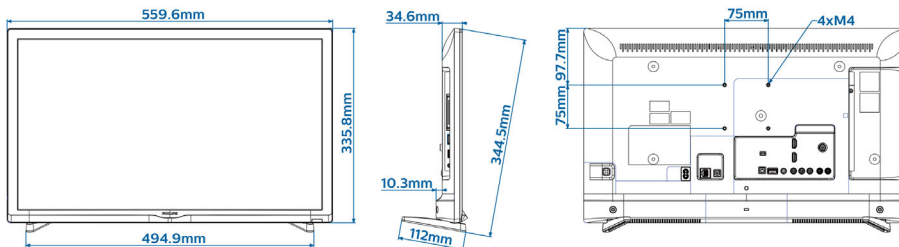

Dimensions

- Set dimensions (W x H x D): 560 x 336 x 35 mm
- Set dimensions with stand (W x H x D): 560 x 344 x 112 mm
- Product weight: 3.0 kg
- Product weight (+stand): 3.2 kg
- VESA wall mount compatible: M4, 75 x 75 mm