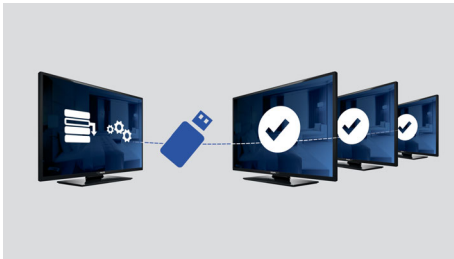

PHILIPS

Highlights

Welcome page

A welcome page is displayed each time the TV set is switched on. The welcome page can be branded and customized easily at the time of installation via a simple welcome image in .png format.

USB Cloning

Provides the ability to easily copy all programming and channel programming settings

from one TV into other TV sets in less than a minute. The feature ensures uniformity between TV sets and significantly reduces installation time and costs.

USB (photos, music, video)

Share the fun. Connect your USB memory-stick, digital camera, mp3 player or other multimedia device to the USB port on your TV to enjoy photos, videos and music with the easy to use onscreen content browser.

One combined channel list

One integrated channel list for digital and analogue channels. This allows the guest to zapp seamless between Analogue and Digital channels.

Advanced volume control

With advanced volume control you can install the start-up volume of the TV and predifine the volume range with which the TV set is allowed to operate, preventing excessive volume adjustments and avoiding disturbance of next door guests.