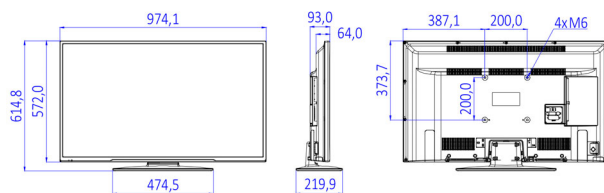

Specifications

Picture/Display

- Display: LED Full HD
- Diagonal screen size: 43 inch / 108 cm
- Aspect ratio: 16:9
- Panel resolution: 1920x1080p
- Brightness: 300 cd/m²
- Viewing angle: 178° (H) / 178° (V)

Accessories

- Included: Remote Control 22AV1407A/12, 2xAAA Batteries, Tabletop Stand, Warranty Leaflet, Legal and Safety brochure
- Optional: Setup RC 22AV9573A

Power

- Mains power: AC 220-240V; 50-60Hz
- Energy Label Class: A++
- Eu Energy Label power: 37 W
- Annual energy consumption: 54 kWh
- Standby power consumption: <0.3 W
- Power Saving Features: Eco mode
- Ambient temperature: 5 °C to 45 °C

Dimensions

- Set dimensions (W x H x D): 974 x 572 x 64/93 mm
- Set dimensions with stand (W x H x D): 974 x 615 x 220 mm
- Product weight: 8.4 kg
- Product weight (+stand): 9.3 kg
- VESA wall mount compatible: M6, 200 x 200 mm