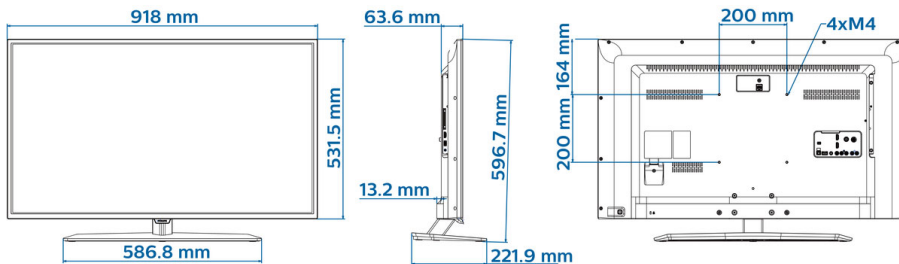

- Display: LED Full HD
- Diagonal screen size: 40 inch / 102 cm
- Aspect ratio: 16:9
- Panel resolution: 1920x1080p
- Brightness: 280 cd/m²
- Viewing angle: 176° (H) / 176° (V)
- Picture enhancement: Pixel Plus HD, 200Hz Perfect Motion Rate

Dimensions

- Set dimensions (W x H x D): 918 x 532 x 64/77 mm
- Set dimensions with stand (W x H x D): 918 x 597 x 222 mm
- Product weight: 7.6 kg
- Product weight (+stand): 9.5 kg
- VESA wall mount compatible: M4, 200 x 200 mm