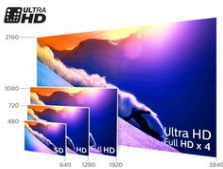

4K Ultra HD

Ultra HD TV has four times the resolution of a conventional Full HD TV. With over 8 million pixels and our unique Ultra Resolution Upscaling technology, you'll experience the best possible picture quality. The higher the quality of your original content, the better images and resolution you will be able to experience. Enjoy improved sharpness, increased depth perception, superior contrast, smooth natural motion and flawless details.