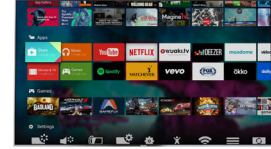

TV Content

The Google Play store and Philips app gallery go beyond traditional TV programming to bring you a big online collection of films, TV, music, apps and games. 16 GB of expandable memory means there's plenty of room to store all your favourite content and to install more apps.

Visible sound articulation

Engineered sound in a slim design. Enjoy incredible highs and lifelike mids from a plethora of micro-drivers in a sleek speaker bar. When you can hear every whisper, step and creak in the floor, it doesn't take much to imagine how powerfully clear every crash, bang and explosion sounds. And when it comes to bass, nothing has been compromised with strategically placed rear speakers for deep, rich tones. It's a TV that sounds as good as it looks.

Powerful sound 30 W

Powerful sound processing for uncompromised 30-W sound power