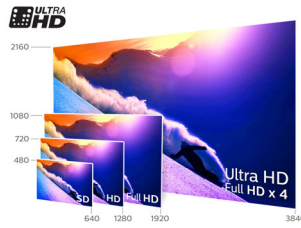

4K Ultra HD

Ultra HD TV has four times the resolution of a conventional Full HD TV. With over 8 million pixels and our unique Ultra Resolution Upscaling technology, you'll experience the best possible picture quality. The higher the quality of your original content, the better images and resolution you will be able to experience. Enjoy improved sharpness, increased depth perception, superior contrast, smooth natural motion and flawless details.