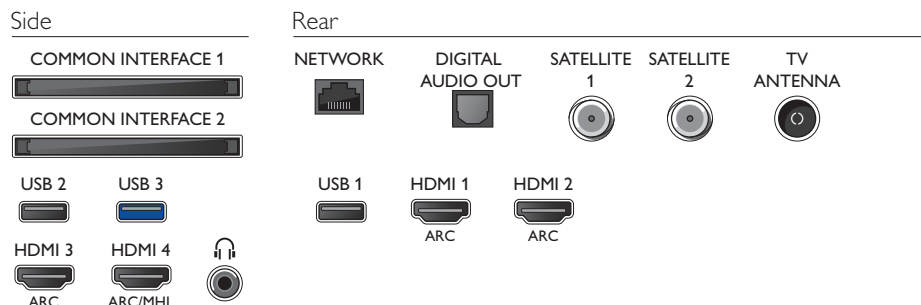

Supported Display Resolution

- Computer inputs on all HDMI: up to 4K UHD 3840 x 2160 @60 Hz
- Video inputs on all HDMI: up to 4K UHD 3840 x 2160 @60 Hz

Tuner/Reception/Transmission

- HEVC support
- Digital TV: DVB-T/T2/T2-HD/C/S/S2
- MPEG Support: MPEG2, MPEG4
- Video Playback: NTSC, PAL, SECAM
- TV Programme guide*: 8-day Electronic Programme Guide
- Signal strength indication

Power

- Off mode power consumption: 0.3 W
- Presence of lead: Yes*
- Mains power: AC 220 - 240 V 50/60 Hz
- Ambient temperature: 5°C to 35°C

- EU Energy Label power: 156 W
- Annual energy consumption: 228 kWh
- Standby power consumption: <0.3
- Power Saving Features: Auto switch-off timer, Light sensor, Picture mute (for radio)
- Energy Label Class: B
- Mercury content: 0 mg

Dimensions

- Box dimensions (W x H x D): 1523 x 1052 x 314 mm
- Set dimensions (W x H x D): 1228.6 x 751.9 x 49.4 mm
- Set dimensions with stand (W x H x D): 1228.6 x 818.43 x 233.44 mm
- VESA wall mount compatible: 400 x 400 mm
- Product weight: 17.42 kg
- Product weight (+stand): 21.18 kg
- Weight incl. Packaging: 34 kg
- TV stand width distance: 1226.5 mm

Accessories

- Included accessories: Remote Control, 2 x AA Batteries, Tabletop stand, Power cord, Quick start guide, Legal and safety brochure

Connections

* EPG and actual visibility (up to 8 days) is country- and operator-dependent.
* Android App offerings vary per country. For more details please visit your local Google Play Store.
* Energy consumption in kWh per year based on the power consumption of the television operating 4 hours per day for 365 days. The actual energy consumption will depend on how the television is used.
* Cloud Gaming offering depends on game providers.
* The TV supports DVB reception for 'Free to air' broadcast. Specific DVB operators may not be supported. An up to date list can be found in the FAQ section of the Philips support website. For some operators Conditional Access and subscription are required. Contact your operator for more information.
* (Philips) only compatible with specific Philips player device.
* Google Cast functionality is subject to Google Cast Ready apps and devices. For more details, please visit the Google Cast product page.
* Philips TV Remote app and related functionalities vary per TV model, operator and country, as well as smart device model and OS. For more details please visit: www.philips.com/TVRemoteapp.
* Smart TV app availability varies per TV model and country. For more details please visit: www.philips.com/smarttv.
* USB recording for digital channels only, recordings may be limited by broadcast copy protection (CI+). Country and channel restrictions may apply.

Issue date 2018-04-27

Version: 17.4.2

12 NC: 8670 001 39865
EAN: 87 18863 01045 7

© 2018 Koninklijke Philips N.V.
All Rights reserved.

Specifications are subject to change without notice. Trademarks are the property of Koninklijke Philips N.V. or their respective owners.

www.philips.com