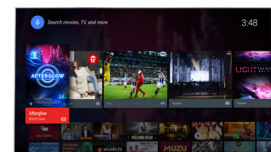

Quad Core + Android

Philips Quad Core processor meets the power of Android to deliver an exciting gaming experience. And with Android on your TV you'll navigate, launch apps and play videos in a way that is super fast, super intuitive and super fun.