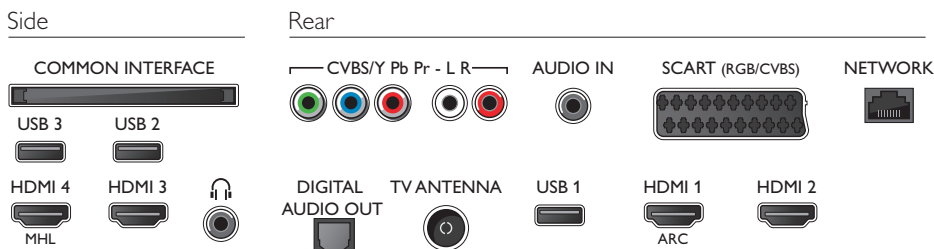

Supported Display Resolution

- Computer inputs on HDMI1/2: up to FHD 1920x1080 @60Hz, up to 4K UHD 3840x2160 @30Hz
- Computer inputs on HDMI3/4: up to 4K UHD 3840x2160 @60Hz
- Video inputs on HDMI1/2: up to 4K UHD 3840x2160 @30Hz, up to FHD 1920x1080 @ 60Hz
- Video inputs on HDMI3/4: up to 4K UHD 3840x2160 @60Hz

Tuner/Reception/Transmission

- HEVC support
- Digital TV: DVB-T/T2/C
- MPEG Support: MPEG2, MPEG4
- Video Playback: NTSC, PAL, SECAM
- TV Program guide*: 8 day Electronic Program Guide
- Signal strength indication
- Teletext: 1000 page Hypertext

Power

- Mains power: AC 220 - 240 V 50/60Hz
- Ambient temperature: 5 °C to 35 °C
- Eu Energy Label power: 80 W
- Annual energy consumption: 117 kWh a
- Energy Label Class: A++
- Standby power consumption: <0.3W
- Off mode power consumption: 0.3 W
- Power Saving Features: Auto switch-off timer, Picture mute (for radio)

Dimensions

- Box dimensions (W x H x D): 1598 x 980 x 200 mm
- Set dimensions (W x H x D): 1457.9 x 849.3 x 89.5 mm
- Set dimensions with stand (W x H x D): 1565.35 x 907.4 x 259 mm
- Product weight: 23.5 kg
- Product weight (+stand): 24 kg

- Weight incl. Packaging: 32 kg
- VESA wall mount compatible: 400 x 200 mm

Accessories

- Included accessories: Remote Control, Power cord, Quick start guide, Legal and safety brochure, Table top stand, 2 x AAA Batteries

Connections

Issue date 2017-02-03

Version: 9.1.1

12 NC: 8670 001 41389
EAN: 87 18863 01062 4

© 2017 Koninklijke Philips N.V.
All Rights reserved.

Specifications are subject to change without notice.
Trademarks are the property of Koninklijke Philips N.V.
or their respective owners.

www.philips.com

* EPG and actual visibility (up to 8 days) is country and operator dependent.

* Energy consumption in kWh per year, based on the power consumption of the television operating 4 hours per day for 365 days. The actual energy consumption will depend on how the television is used.

* The TV supports DVB reception for 'Free to air' broadcast. Specific DVB operators may not be supported. An up to date list can be found in the FAQ section of the Philips support website. For some operators Conditional Access and subscription are required. Contact your operator for more information.

* (Philips) only compatible with specific Philips player device.

* Philips TV Remote app and related functionalities vary per TV model, operator, and country, as well as smart device model and OS. For more details please visit: www.philips.com/TVRemoteapp.

* Smart TV app offerings vary per TV model and country. For more details please visit: www.philips.com/smarttv.

* USB recording for digital channels only, recordings may be limited by broadcast copy protection (CI+). Country and channel restrictions may apply.

* Compatibility depends on Wifi Miracast certification & Android 4.2 or later. For more details please refer to your device documentation.