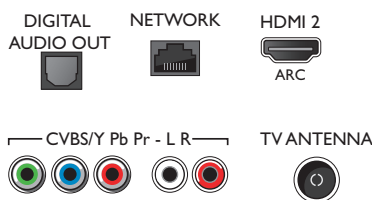

Rear

Issue date 2017-02-03

Version: 9.2.1

12 NC: 8670 001 39143
EAN: 87 18863 01007 5

© 2017 Koninklijke Philips N.V.
All Rights reserved.

Specifications are subject to change without notice.
Trademarks are the property of Koninklijke Philips N.V.
or their respective owners.

www.philips.com

* EPG and actual visibility (up to 8 days) is country and operator dependent.

* Energy consumption in kWh per year, based on the power consumption of the television operating 4 hours per day for 365 days. The actual energy consumption will depend on how the television is used.

* The TV supports DVB reception for 'Free to air' broadcast. Specific DVB operators may not be supported. An up to date list can be found in the FAQ section of the Philips support website. For some operators Conditional Access and subscription are required. Contact your operator for more information.

* (Philips) only compatible with specific Philips player device.