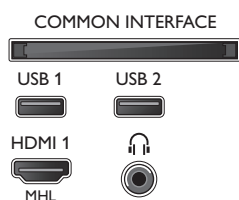

Dimensions

- Box dimensions (W x H x D): 1200 x 740 x 160 mm
- Set dimensions (W x H x D): 1099.18 x 645.4 x 79 mm
- Set dimensions with stand (W x H x D): 1099.18 x 695.93 x 258.91 mm
- Product weight: 11.12 kg
- Product weight (+stand): 13.7 kg
- Weight incl. Packaging: 16.9 kg
- VESA wall mount compatible: 200 x 200 mm, 400 x 200 mm

Accessories

- Included accessories: Remote Control, 2 x AAA Batteries, Table top stand, Power cord, Quick start guide, Legal and safety brochure, Warranty Leaflet

Smart TV Features

- Ease of Installation: Auto detect Philips devices, Device connection wizard, Network installation wizard, Settings assistant wizard
- Ease of Use: One-stop Smart Menu button, Onscreen Usermanual
- Firmware upgradeable: Firmware auto upgrade wizard, Firmware upgradeable via USB, Online firmware upgrade
- Interactive TV: HbbTV
- Philips TV Remote app*: Apps, Channels, Control, NowOnTV, TV Guide, Video On Demand
- Program: Pause TV, USB Recording*
- Screen Format Adjustments: Basic - Fill Screen, Fit to Screen, Zoom, Stretch
- SmartTV apps*: Online Video Stores, Open Internet Browser, Social TV, TV on Demand, Youtube
- User Interaction: SimplyShare

Connections

Side