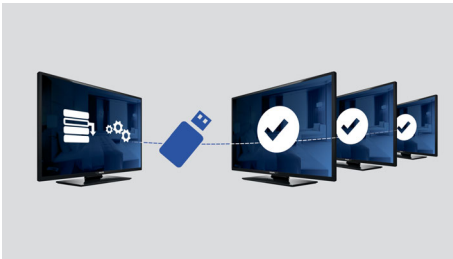

USB Cloning

Provides the ability to easily copy all programming and channel programming settings from one TV into other TV sets in less than a minute. The feature ensures uniformity between

TV sets and significantly reduces installation time and costs.

PrisonMode

To control communication, this Hospitality TV is equipped with a specific PrisonMode setting. This Advanced Security Mode switches off certain settings not demanded by the detention market like Teletext, Electronic Programme Guide, Subtitles and USB ports.