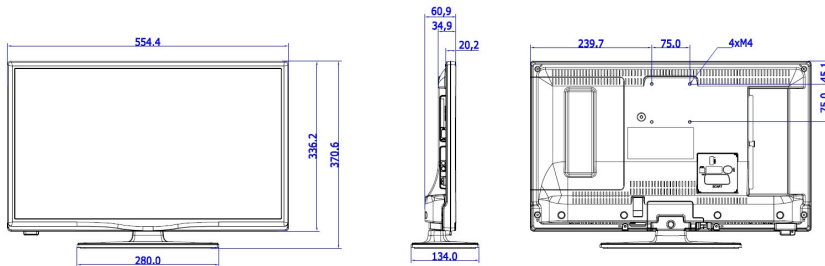

## Dimensions

- Set dimensions (W x H x D): 554 x 336 x 35/61 mm
- Set dimensions with stand (W x H x D): 554 x 371 x 134 mm
- Product weight: 3,3 kg
- Product weight (+stand): 3,5 kg
- VESA wall mount compatible: M4, 75 x 75 mm