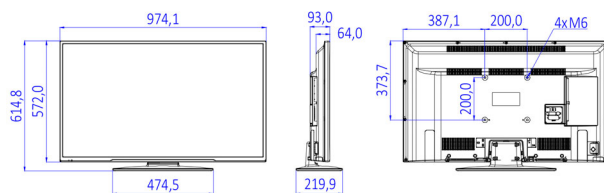

Specifications

Picture/Display

- Display: LED Full HD
- Diagonal screen size: 43 inch / 108 cm
- Aspect ratio: 16:9
- Panel resolution: 1920x1080p
- Brightness: 300 cd/m²
- Viewing angle: 178° (H) / 178° (V)

Accessories

- Included: Remote Control 22AV1407A/12, 2xAAA Batteries, Tabletop Stand, Warranty Leaflet, Legal and Safety brochure
- Optional: Setup RC 22AV9573A

Power

- Mains power: AC 220-240V; 50-60Hz
- Energy Label Class: A++
- Eu Energy Label power: 37 W

- Annual energy consumption: 54 kWh
- Standby power consumption: <0.3 W
- Power Saving Features: Eco mode
- Ambient temperature: 5 °C to 45 °C

Dimensions

- Set dimensions (W x H x D): 974 x 572 x 64/93 mm
- Set dimensions with stand (W x H x D): 974 x 615 x 220 mm
- Product weight: 8.4 kg
- Product weight (+stand): 9.3 kg
- VESA wall mount compatible: M6, 200 x 200 mm