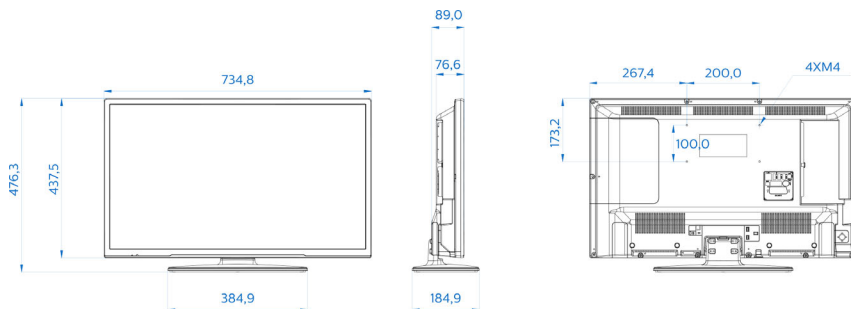

Specifications

Picture/Display

- Display: LED HD TV
- Diagonal screen size: 32 inch / 80 cm
- Aspect ratio: 16:9
- Panel resolution: 1366 x 768p
- Brightness: 300 cd/m²
- Viewing angle: 178° (H) / 178° (V)

Accessories

- Included: Remote Control 22AV1407A/12, 2xAAA Batteries, Tabletop Stand, Warranty Leaflet, Legal and Safety brochure
- Optional: Setup RC 22AV9573A

Power

- Mains power: AC 220-240V; 50-60Hz
- Energy Label Class: A+
- Eu Energy Label power: 31 W

- Annual energy consumption: 45 kWh
- Standby power consumption: <0.3 W
- Power Saving Features: Eco mode
- Ambient temperature: 5 °C to 45 °C

Dimensions

- Set dimensions (W x H x D): 735 x 438 x 77/89 mm
- Set dimensions with stand (W x H x D): 735 x 476 x 185 mm
- Product weight: 5,1 kg
- Product weight (+stand): 5,6 kg
- VESA wall mount compatible: M4, 200 x 100 mm