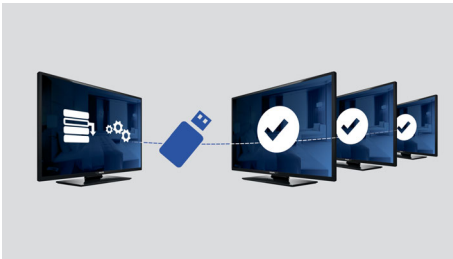

PHILIPS

Highlights

Welcome page

A welcome page is displayed each time the TV set is switched on. The welcome page can be branded and customized easily at the time of installation via a simple welcome image in .png format.

USB Cloning

Provides the ability to easily copy all programming and channel programming settings from one TV into other TV sets in less than a minute. The feature ensures uniformity between

TV sets and significantly reduces installation time and costs.

USB (photos, music, video)

Share the fun. Connect your USB memory-stick, digital camera, mp3 player or other multimedia device to the USB port on your TV to enjoy photos, videos and music with the easy to use onscreen content browser.