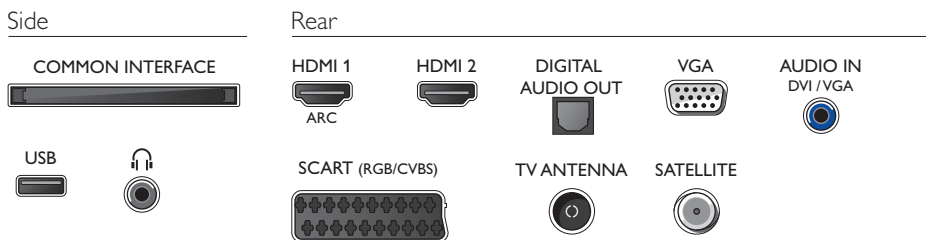

Accessories

- Included accessories: Remote Control, 2 x AAA Batteries, Table top stand, Power cord, Quick start guide, Legal and safety brochure, Warranty Leaflet

Connections

Issue date 2016-08-22

Version: 6.8.1