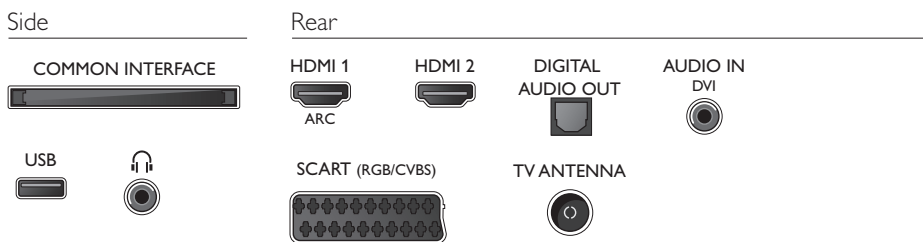

Multimedia Applications

- Video Playback Formats: Containers: AVI, MKV, H264/MPEG-4 AVC, MPEG-1, MPEG-2, MPEG-4, WMV9/VC1, HEVC

- Subtitles Formats Support: .SML, .SRT, .SSA, .SUB, .TXT, .ASS
- Music Playback Formats: AAC, MP3, WAV, WMA (v2 up to v9.2)
- Picture Playback Formats: JPEG, BMP, GIF, PNG

Supported Display Resolution

- Computer inputs: up to 1920x1080 @ 60Hz
- Video inputs: 24, 25, 30, 50, 60 Hz, up to 1366x768p

Tuner/Reception/Transmission

- Digital TV: DVB-T/T2/C
- MPEG Support: MPEG2, MPEG4
- Video Playback: NTSC, PAL, SECAM

Power

- Mains power: AC 220 - 240 V 50/60Hz
- Ambient temperature: 5 °C to 35 °C
- Eu Energy Label power: 35 W
- Annual energy consumption: 51 kW h
- Energy Label Class: A
- Standby power consumption: <0.3W
- Off mode power consumption: 0.5 W
- Power Saving Features: Auto switch-off timer, Eco mode, Picture mute (for radio)

Dimensions

- Box dimensions (W x H x D): 800 x 520 x 150 mm
- Set dimensions (W x H x D): 726.5 x 425.4 x 79.2 mm
- Set dimensions with stand (W x H x D): 726.5 x 476.6 x 184.6 mm
- Product weight: 4.66 kg
- Product weight (+stand): 4.75 kg
- Weight incl. Packaging: 6.6 kg
- VESA wall mount compatible: 100 x 100 mm

Accessories

- Included accessories: Remote Control, 2 x AAA Batteries, Table top stand, Power cord, Quick start guide, Legal and safety brochure, Warranty Leaflet

Connections

Issue date 2016-08-12

Version: 5.2.1

12 NC: 8670 001 39137
EAN: 87 18863 01012 9

© 2016 Koninklijke Philips N.V.
All Rights reserved.

Specifications are subject to change without notice.
Trademarks are the property of Koninklijke Philips N.V.
or their respective owners.

www.philips.com

* EPG and actual visibility (up to 8 days) is country and operator dependent.

* Energy consumption in kWh per year, based on the power consumption of the television operating 4 hours per day for 365 days. The actual energy consumption will depend on how the television is used.

* The TV supports DVB reception for 'Free to air' broadcast. Specific DVB operators may not be supported. An up to date list can be found in the FAQ section of the Philips support website. For some operators Conditional Access and subscription are required. Contact your operator for more information.

* (Philips) only compatible with specific Philips player device.