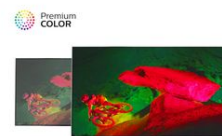

Premium Color

Philips Premium Color combines a wide color gamut panel enhanced by 85% with 4 Trillion colors processing. With so much more color resolution and brilliant saturated colors, you'll forget you're looking at a screen at all.