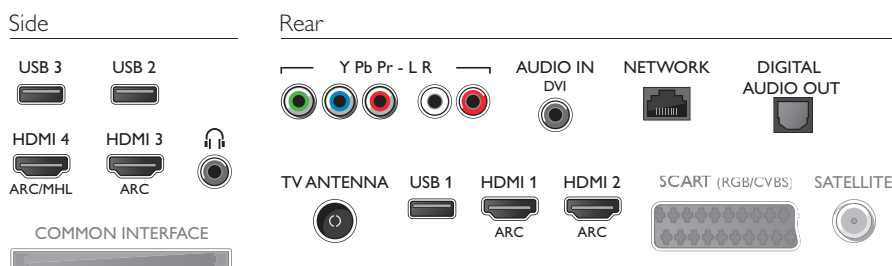

Connections

Issue date 2016-11-16

Version: 8.3.2

12 NC: 8670 001 39005
EAN: 87 18863 00988 8

© 2016 Koninklijke Philips N.V.
All Rights reserved.

Specifications are subject to change without notice.
Trademarks are the property of Koninklijke Philips N.V.
or their respective owners.

www.philips.com