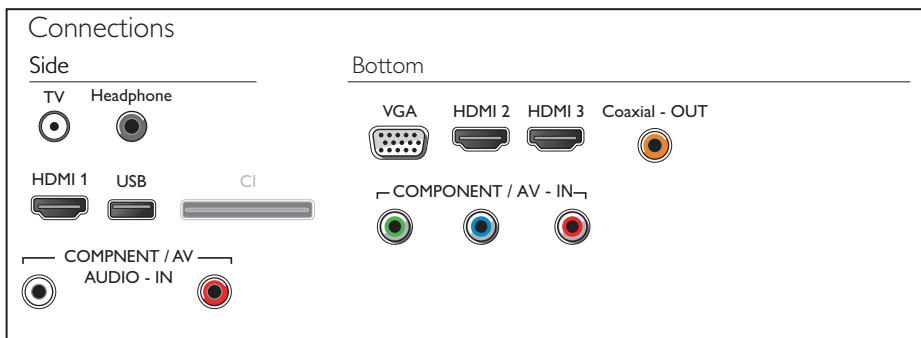

Smart Interaction

- Program: USB Recording*
- Firmware upgradeable: Firmware upgradeable via USB
- Screen Format Adjustments: Fit to Screen, 4:3, Widescreen, 16:9

Sound

- Output power (RMS): 16W
- Sound Enhancement: Incredible Surround

Connectivity

- Number of HDMI connections: 3
- Number of component in (YPbPr): 1
- Number of USBs: 1
- Other connections: Antenna IEC75, Digital audio out (coaxial), Audio in (VGA/DVI), Headphone out, PC-In VGA
- HDMI features: Audio Return Channel
- EasyLink (HDMI-CEC): System standby, One touch play

Multimedia Applications

- Video Playback Formats: H264/MPEG-4 AVC,

MPEG-2, MPEG-4

- Subtitles Formats Support: .AAS, .SRT
- Music Playback Formats: AAC, MP3, MPEG1 L1/2
- Picture Playback Formats: JPEG, BMP, PNG

Supported Display Resolution

- Computer inputs: up to 1920x1080 @ 60Hz
- Video inputs: 24, 25, 30, 50, 60 Hz, up to 1920x1080p

Tuner/Reception/Transmission

- Digital TV: DVB-T/T2
- TV Program guide*: 8 day Electronic Program Guide
- Analog TV: NTSC, PAL, SECAM

Power

- Mains power: AC 110 - 240V 50/60 Hz
- Standby power consumption: < 0.5 W

Dimensions

- Set dimensions (W x H x D): 1462 x 844 x 88 mm
- Set dimensions with stand (W x H x D): 1462 x 901 x 258 mm
- Product weight: 19.5 kg
- Product weight (+stand): 20.0 kg
- Weight incl. Packaging: 28 kg

Accessories

- Included accessories: Remote Control, 2 x AAA Batteries, Table top stand, Power cord, Quick start guide

Issue date 2016-08-15

Version: 1.1.3

12 NC: 8670 001 38116
EAN: 87 18863 00942 0

© 2016 Koninklijke Philips N.V.
All Rights reserved.

Specifications are subject to change without notice.
Trademarks are the property of Koninklijke Philips N.V.
or their respective owners.

www.philips.com

* EPG and actual visibility (up to 8 days) is country and operator dependent.

* The TV supports DVB reception for 'Free to air' broadcast. Specific DVB operators may not be supported. An up to date list can be found in the FAQ section of the Philips support website. For some operators Conditional Access and subscription are required. Contact your operator for more information.

* USB recording for digital channels only, recordings may be limited by broadcast copy protection (CI+). Country and channel restrictions may apply.