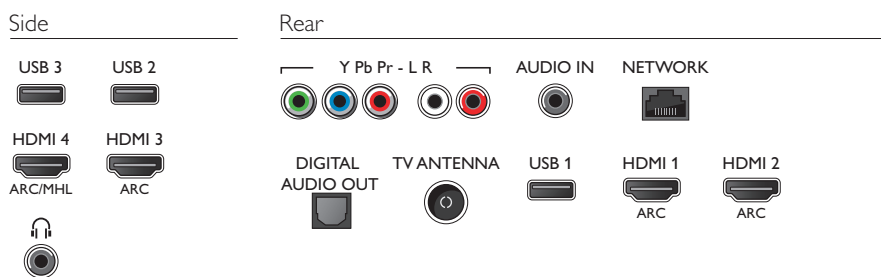

Accessories

- Included accessories: Remote Control, 2 x AAA Batteries, Table top stand, Quick start guide, Legal and safety brochure, Power cord

Android

- Memory size: 8GB, extendable via USB storage
- OS: Android™ 5.1 (Lollipop)
- Pre-installed apps: Google Play Movies*, Google Play Music*, Google search, YouTube
- Memory size to install apps: 4GB

Processing

- Processing Power: Quad Core

Smart TV Features

- Ease of Installation: Auto detect Philips devices, Device connection wizard, Network installation wizard, Settings assistant wizard

- Ease of Use: One-stop Smart Menu button, Onscreen Usermanual
- Firmware upgradeable: Firmware auto upgrade wizard, Firmware upgradeable via USB, Online firmware upgrade
- Interactive TV: HbbTV
- Philips TV Remote app*: Apps, Channels, Control, NowOnTV, TV Guide, Video On Demand
- Program: Pause TV, USB Recording*
- Screen Format Adjustments: Advance - Shift, Basic - Fill Screen, Fit to Screen, Zoom, Stretch
- SmartTV apps*: Online Video Stores, Open Internet Browser, Social TV, TV on Demand, Youtube
- User Interaction: MultiRoom Client and Server, SimplyShare

Connections

Issue date 2017-07-10

Version: 10.1.3

12 NC: 8670 001 38992
EAN: 87 18863 00976 5

© 2017 Koninklijke Philips N.V.
All Rights reserved.

Specifications are subject to change without notice.
Trademarks are the property of Koninklijke Philips N.V.
or their respective owners.

www.philips.com

* The TV supports DVB reception for 'Free to air' broadcast. Specific DVB operators may not be supported. An up to date list can be found in the FAQ section of the Philips support website. For some operators Conditional Access and subscription are required. Contact your operator for more information.

* EPG and actual visibility (up to 8 days) is country and operator dependent.

* Please be informed that your Netflix HDR function in your TV currently can be supported via HDMI and USB only. The Netflix HDR broadcast via your Internet/DLNA will be fully available via IP software push.