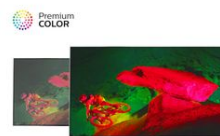

HEVC support for 4k broadcast

The new integrated HEVC standard allow you to enjoy high picture quality 4k resolution broadcast.

Premium Color

Philips Premium Color combines a wide color gamut panel enhanced by 85% with 4 Trillion colors processing. With so much more color resolution and brilliant saturated colors, you'll forget you're looking at a screen at all.