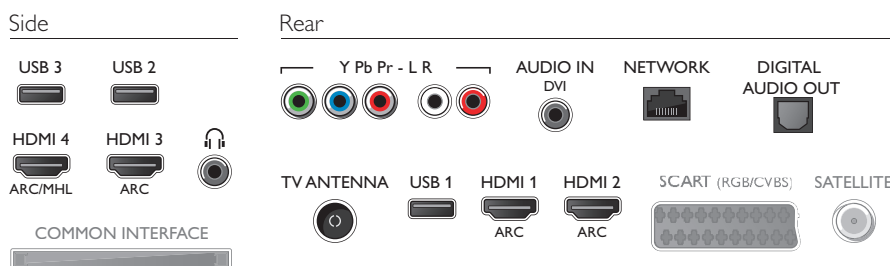

Connections

Issue date 2016-11-16

Version: 8.3.1

12 NC: 8670 001 39003
EAN: 87 18863 00986 4

© 2016 Koninklijke Philips N.V.
All Rights reserved.

Specifications are subject to change without notice.
Trademarks are the property of Koninklijke Philips N.V.
or their respective owners.

www.philips.com