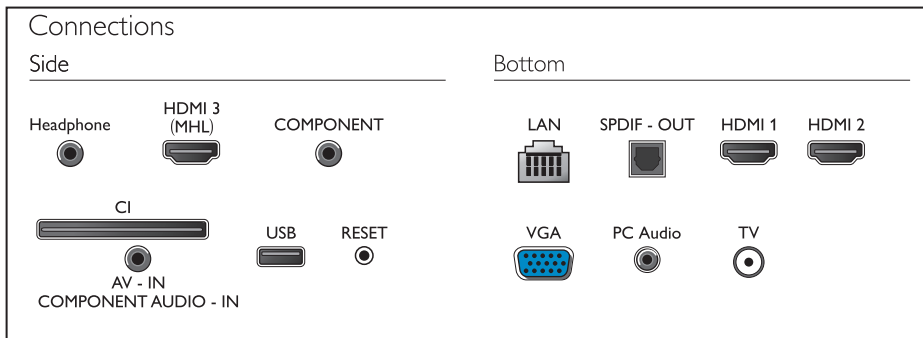

Multimedia Applications

- Video Playback Formats: MPEG-2, MPEG-4
- Subtitles Formats Support: .SML, .SRT, .SUB, .TXT
- Music Playback Formats: AAC, MP3, WAV, WMA

(v2 up to v9.2)

- Picture Playback Formats: JPEG, BMP, GIF, PNG

Supported Display Resolution

- Computer inputs: up to 1920x1080 @ 60Hz
- Video inputs: 24, 25, 30, 50, 60 Hz, up to 1920x1080p

Tuner/Reception/Transmission

- Digital TV: DVB-T/T2/C
- MPEG Support: MPEG2, MPEG4
- Video Playback: NTSC, PAL, SECAM

Power

- Mains power: AC 220 - 240 V 50/60Hz
- Ambient temperature: 5 °C to 35 °C
- Eu Energy Label power: 78 W
- Annual energy consumption: 196 kW h
- Standby power consumption: <0.5
- Power Saving Features: Auto switch-off timer, Eco mode, Picture mute (for radio)
- Energy Label Class: A
- Off mode power consumption: 0 W

Dimensions

- Box dimensions (W x H x D): 1210 x 744 x 175 mm
- Set dimensions (W x H x D): 1102 x 639 x 81 mm
- Set dimensions with stand (W x H x D): 1102 x 696 x 257 mm
- Product weight: 9.2 kg
- Product weight (+stand): 10 kg
- Weight incl. Packaging: 13.5 kg
- VESA wall mount compatible: 400 x 200 mm

Accessories

- Included accessories: Remote Control, 2 x AAA Batteries, Table top stand, Power cord, Quick start guide, Legal and safety brochure, Warranty Leaflet

Issue date 2017-07-21

Version: 4.0.1

12 NC: 8670 001 37849
EAN: 87 18863 00933 8

© 2017 Koninklijke Philips N.V.
All Rights reserved.

Specifications are subject to change without notice.
Trademarks are the property of Koninklijke Philips N.V.
or their respective owners.

www.philips.com

* EPG and actual visibility (up to 8 days) is country and operator dependent.

* Energy consumption in kWh per year, based on the power consumption of the television operating 4 hours per day for 365 days. The actual energy consumption will depend on how the television is used.

* The TV supports DVB reception for 'Free to air' broadcast. Specific DVB operators may not be supported. An up to date list can be found in the FAQ section of the Philips support website. For some operators Conditional Access and subscription are required. Contact your operator for more information.

* (Philips) only compatible with specific Philips player device.